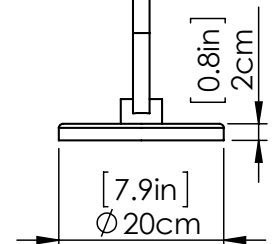

WARRANTY

5 Years Residential
20,000 Hours Commercial