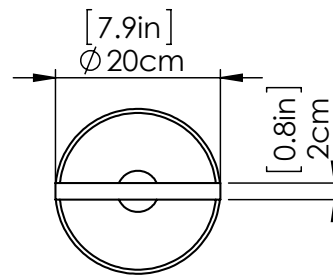

PERIGEE AC LED

| TABLE LAMP

SKU | DVP46519

FINISH OPTIONS

Brass
Graphite
Buffed Nickel

DIMENSIONS

Length / Ø: 7.75"
Width: N/A"
Height: 21"
Depth: N/A"
Minimum Height: 22.25"
Maximum Height: 22"

INTEGRATED LED INFORMATION

Wattage: 18W
Initial Lumens: 900
Colour Temperature: 3000K
CRI: 90+
Voltage: 120
Dimmable: Yes
Required Dimmer: N/A

PIPE / CHAIN / CORD INFORMATION

Pipe/Chain Kit Included: No
Pipe Information: No Pipe Included
Chain Information: No Chain Included
Wire/Cord Information: 8 Ft
Max Sloped Ceiling Angle: N/A
**Conversion 19° to 45° : ASY0101+Finish (2 loops + 1 chain):
For Additional Cost*