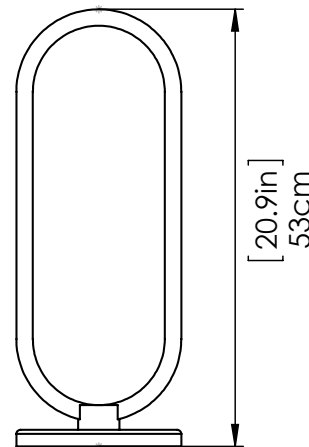

PERIGEE AC LED

| TABLE LAMP

SKU | DVP46519

FINISH OPTIONS

Brass
Graphite
Buffed Nickel

DIMENSIONS

Length / Ø: 7.75"
Width: N/A"
Height: 21"
Depth: N/A"
Minimum Height: 22.25"
Maximum Height: 22"

INTEGRATED LED INFORMATION

Wattage: 18W
Initial Lumens: 900
Colour Temperature: 3000K
CRI: 90+
Voltage: 120
Dimmable: Yes
Required Dimmer: N/A

PIPE / CHAIN / CORD INFORMATION

Pipe/Chain Kit Included: No
Pipe Information: No Pipe Included
Chain Information: No Chain Included
Wire/Cord Information: 8 Ft
Max Sloped Ceiling Angle: N/A
**Conversion 19° to 45° : ASY0101+Finish (2 loops + 1 chain):
For Additional Cost*