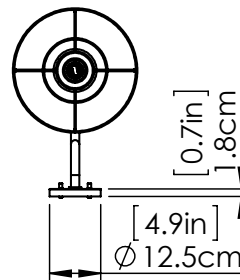

WARRANTY

5 Years Residential
20,000 Hours Commercial