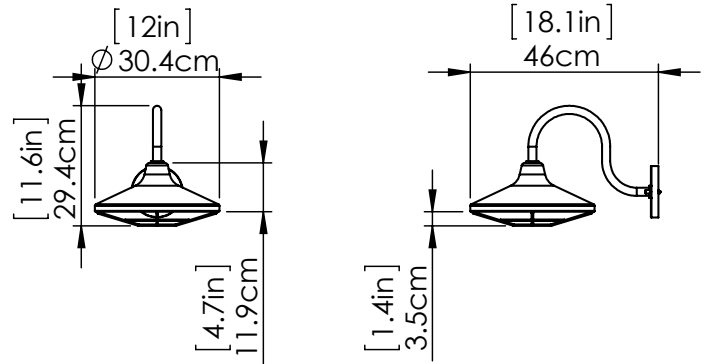

## DIMENSIONS

**Length / Ø:** 12"  
**Width:** N/A"  
**Height:** 11.5"  
**Depth:** 18"  
**Minimum Height:** 11.5"  
**Maximum Height:** 11.5"

\*Removable Cage Included for Fixture

## LAMPING

**Number of Sockets:** 1  
**Wattage of Individual Socket:** 70W  
**Socket Type:** Medium Base (E26)  
**Socket Orientation:** Down  
**Lamp Confinement:** Mostly Open  
**Voltage:** 120V  
**Dimmable:** Yes  
**Bulbs Not Included**

## PIPE / CHAIN / CORD INFORMATION

**Pipe/Chain Kit Included:** Not Included  
**Pipe Information:** N/A  
**Chain Information:** N/A  
**Wire/Cord Information:** 8 Inches  
**Max Sloped Ceiling Angle:** N/A  
*\*Conversion 19° to 45° : ASY0101+Finish (2 loops + 1 chain):  
For Additional Cost*