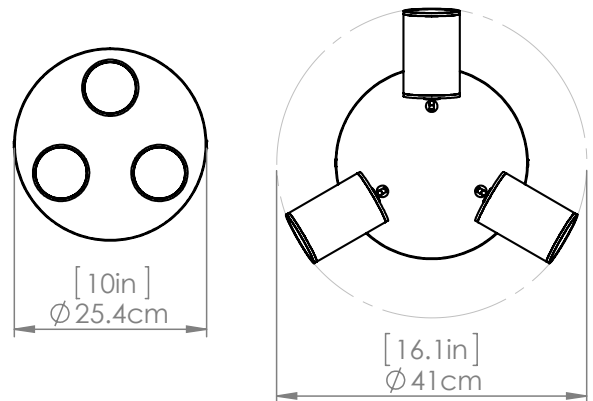

WARRANTY

5 Years Residential

20,000 Hours Commercial