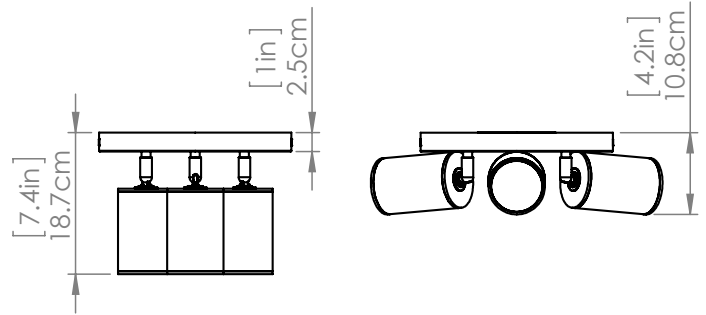

POND INLET OUTDOOR

| OUTDOOR FLUSH MOUNT

DVI
LIGHTING

SKU | DVP45774

FINISH OPTIONS

Black (BK)

DIMENSIONS

Length / Ø: 10"

Width: N/A"

Height: 7.25"

Depth: N/A"

Minimum Height: 7.25"

Maximum Height: 7.25"

LAMPING

Number of Sockets: 3

Wattage of Individual Socket: 25W

Socket Type: GU10

Socket Orientation: Multidirectional

Lamp Confinement: Fully Enclosed

Voltage: 120V

Dimmable: Yes

Bulbs Not Included

PIPE / CHAIN / CORD INFORMATION

Pipe/Chain Kit Included: Not Included

Pipe Information: N/A

Chain Information: N/A

Wire/Cord Information: 8 Inches

Max Sloped Ceiling Angle: N/A

**Conversion 19° to 45° : ASY0101+Finish (2 loops + 1 chain):
For Additional Cost*

ADDITIONAL INFORMATION