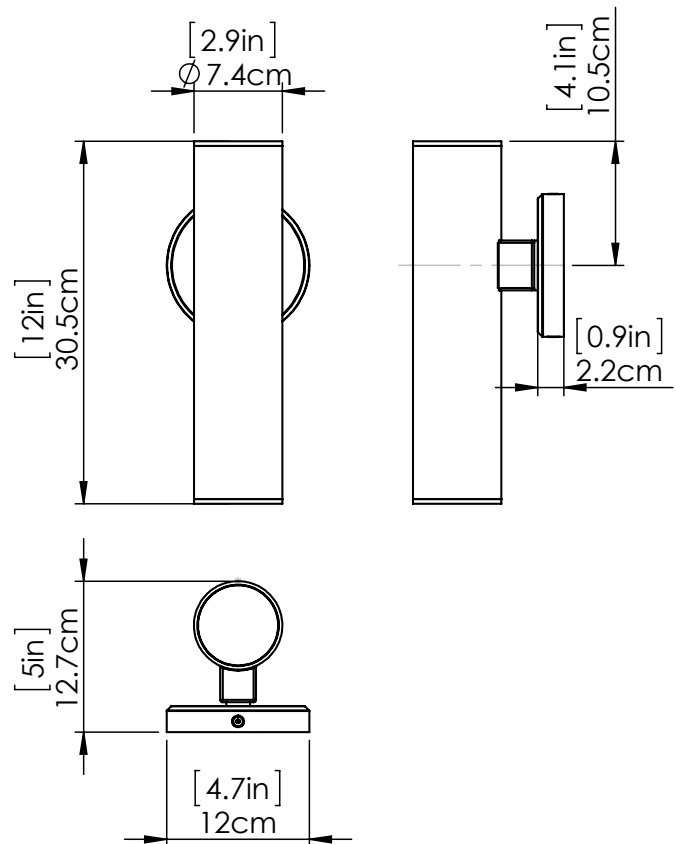

WARRANTY

5 Years Residential

20,000 Hours Commercial