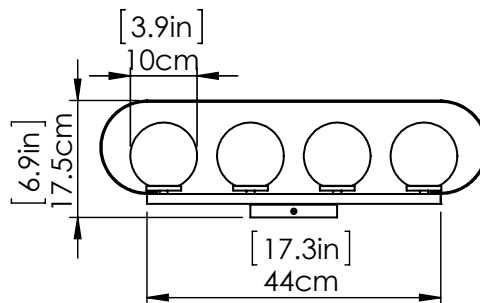

SKU | DVP45044

FINISH OPTIONS

Ebony with Half Opal Glass (EB-OP)

DIMENSIONS

Length / Ø: 22.75"
Width: N/A"
Height: 5"
Depth: 7"
Minimum Height: 5"
Maximum Height: 5"

LAMPING

Number of Sockets: 4
Wattage of Individual Socket: 20W
Socket Type: G9
Socket Orientation: Sideways
Lamp Confinement: Fully Enclosed
Voltage: 120V
Dimmable: Yes
Bulbs Not Included

PIPE / CHAIN / CORD INFORMATION

Pipe/Chain Kit Included: Not Included
Pipe Information: N/A
Chain Information: N/A
Wire/Cord Information: 8 Inches
Max Sloped Ceiling Angle: N/A
**Conversion 19° to 45° : ASY0101+Finish (2 loops + 1 chain): For Additional Cost*