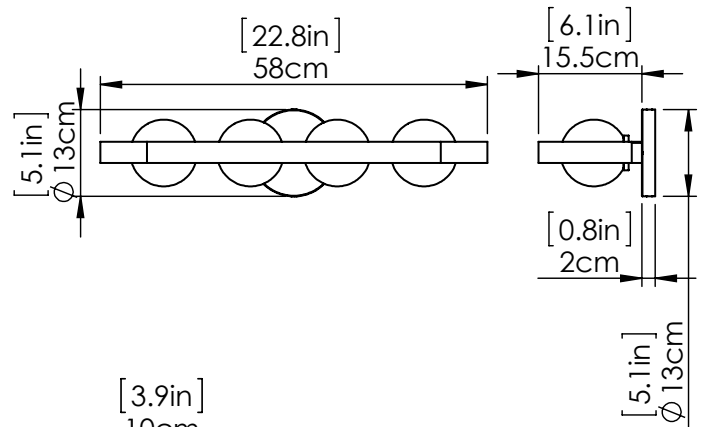

SKU | DVP45044

FINISH OPTIONS

Ebony with Half Opal Glass (EB-OP)

DIMENSIONS

Length / Ø: 22.75"
Width: N/A"
Height: 5"
Depth: 7"
Minimum Height: 5"
Maximum Height: 5"

LAMPING

Number of Sockets: 4
Wattage of Individual Socket: 20W
Socket Type: G9
Socket Orientation: Sideways
Lamp Confinement: Fully Enclosed
Voltage: 120V
Dimmable: Yes
Bulbs Not Included

PIPE / CHAIN / CORD INFORMATION

Pipe/Chain Kit Included: Not Included
Pipe Information: N/A
Chain Information: N/A
Wire/Cord Information: 8 Inches
Max Sloped Ceiling Angle: N/A
**Conversion 19° to 45° : ASY0101+Finish (2 loops + 1 chain): For Additional Cost*