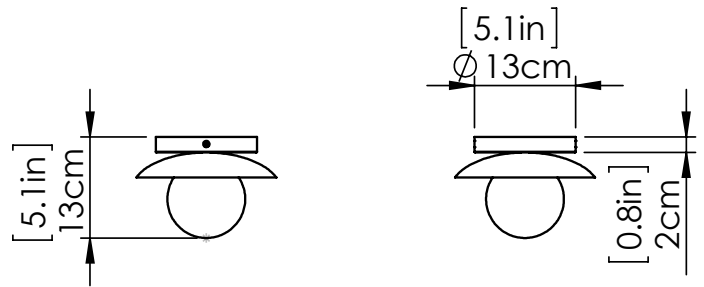

ATWOOD

| FLUSH MOUNT

DVI[®] LIGHTING

SKU | DVP45032

FINISH OPTIONS

Ebony with Half Opal Glass (EB-OP)

DIMENSIONS

Length / Ø: 6.25"

Width: N/A"

Height: 5"

Depth: N/A"

Minimum Height: 5"

Maximum Height: 5"

LAMPING

Number of Sockets: 1

Wattage of Individual Socket: 20W

Socket Type: G9

Socket Orientation: Down

Lamp Confinement: Fully Enclosed

Voltage: 120V

Dimmable: Yes

Bulbs Not Included

PIPE / CHAIN / CORD INFORMATION

Pipe/Chain Kit Included: Not Included

Pipe Information: N/A

Chain Information: N/A

Wire/Cord Information: 8 Inches

Max Sloped Ceiling Angle: N/A

**Conversion 19° to 45° : ASY0101+Finish (2 loops + 1 chain):
For Additional Cost*

ADDITIONAL INFORMATION