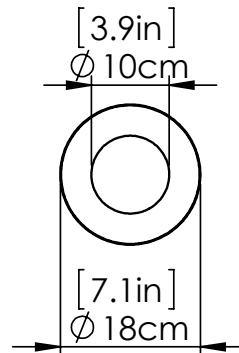

WARRANTY

5 Years Residential

20,000 Hours Commercial