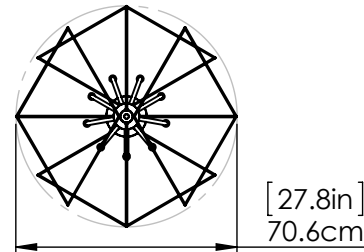

WARRANTY

- 5 Years Residential
- 20,000 Hours Commercial