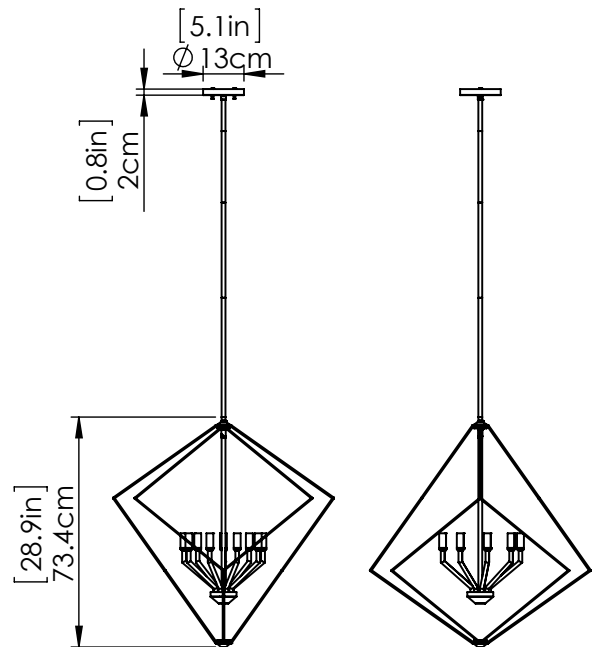

## DIMENSIONS

- Length / Ø:** 27.75"
- Width:** N/A"
- Height:** 29"
- Depth:** N/A"
- Minimum Height:** 30.5"
- Maximum Height:** 70.5"

## LAMPING

- Number of Sockets:** 9
- Wattage of Individual Socket:** 40W
- Socket Type:** Candelabra (E12)
- Socket Orientation:** Up
- Lamp Confinement:** Fully Open
- Voltage:** 120V
- Dimmable:** Yes
- Bulbs Not Included**

## PIPE / CHAIN / CORD INFORMATION

- Pipe/Chain Kit Included:** Pipe Kit Available
- Pipe Information:** 40 (15 + 12 + 9 + 4) x 0.5 Inches Pipe Kit
- Chain Information:** N/A
- Wire/Cord Information:** 10 Ft
- Max Sloped Ceiling Angle:** Hang-Straight 19 Degrees
- \*Conversion 19° to 45° : ASY0101+Finish (2 loops + 1 chain): For Additional Cost*