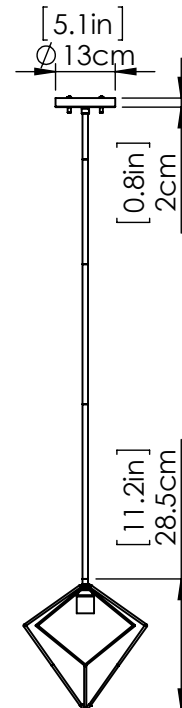

## DIMENSIONS

- Length / Ø:** 10.75"
- Width:** N/A"
- Height:** 11.25"
- Depth:** N/A"
- Minimum Height:** 12.75"
- Maximum Height:** 52.75"

## LAMPING

- Number of Sockets:** 1
- Wattage of Individual Socket:** 70W
- Socket Type:** Medium Base (E26)
- Socket Orientation:** Down
- Lamp Confinement:** Fully Open
- Voltage:** 120V
- Dimmable:** Yes
- Bulbs Not Included**

## PIPE / CHAIN / CORD INFORMATION

- Pipe/Chain Kit Included:** Pipe Kit Available
- Pipe Information:** 40 (15 + 12 + 9 + 4) x 0.5 Inches Pipe Kit
- Chain Information:** N/A
- Wire/Cord Information:** 10 Ft
- Max Sloped Ceiling Angle:** Hang-Straight 19 Degrees
- \*Conversion 19° to 45° : ASY0101+Finish (2 loops + 1 chain); For Additional Cost*