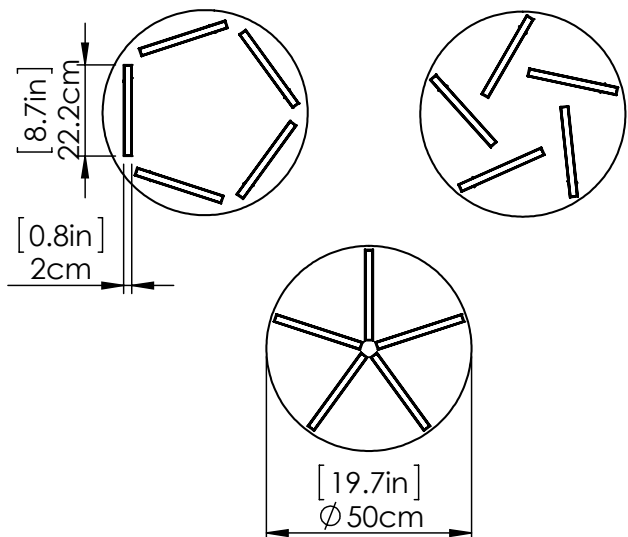

PIPE / CHAIN / CORD INFORMATION

Pipe/Chain Kit Included: No
Pipe Information: No Pipe Included
Chain Information: No Chain Included
Wire/Cord Information: 8 Inches
Max Sloped Ceiling Angle: N/A
**Conversion 19° to 45°: ASY0101+Finish (2 loops + 1 chain):
For Additional Cost*

— suggested configurations —