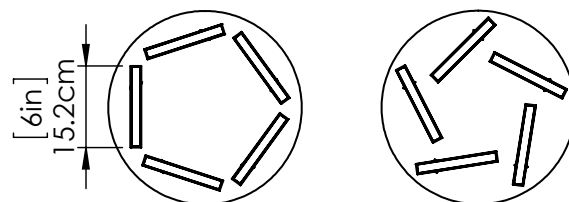

PIPE / CHAIN / CORD INFORMATION

Pipe/Chain Kit Included: No
Pipe Information: No Pipe Included
Chain Information: No Chain Included
Wire/Cord Information: 8 Inches
Max Sloped Ceiling Angle: N/A
**Conversion 19° to 45°: ASY0101+Finish (2 loops + 1 chain):
For Additional Cost*

suggested configurations