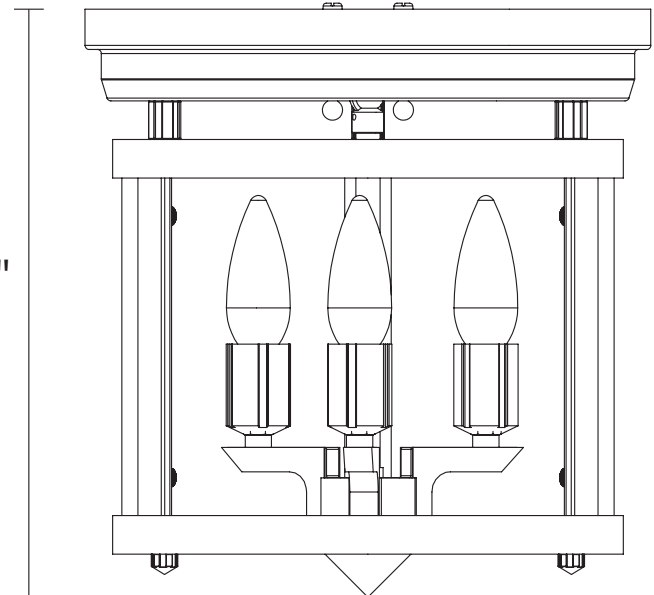

NIAGARA

SKU: DVP4432

CATEGORY: FLUSH MOUNT

Traditional flush mount in chrome with glass shade. Three light flush mount provides lighting. Bulbs not included. No chain included. No pipe included. Uses Candelabra bulbs. ADA Approved. Not rated for damp or wet locations. Manufacturer guarantees 5 year warranty from date of purchase.

FIXTURE SPECIFICATIONS

Length / Ø: 11.5"

Width: N/A

Depth: N/A

Height: 11.5"

Minimum Height: N/A

Maximum Height: N/A

Damp Location Certified: No

5 Years

ADDITIONAL INFORMATION

No chain included. No pipe included.

11½"

Ø11½"