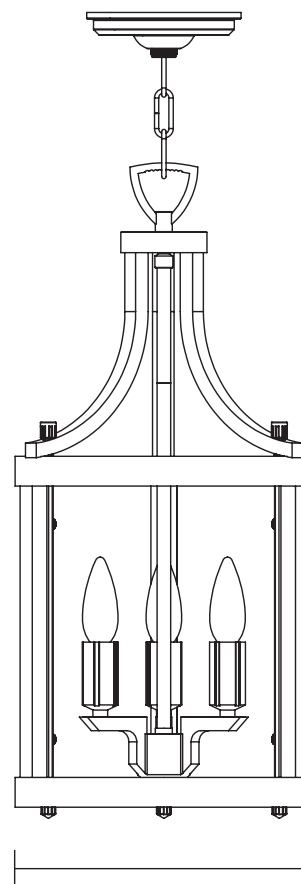

NIAGARA

SKU: DVP4410

CATEGORY: FOYER

Traditional foyer in chrome with glass shade. Three light foyer provides lighting. Bulbs not included. Includes 72 inches of chain. No pipe included. Uses Candelabra bulbs. Not ADA approved. Not rated for damp or wet locations. Manufacturer guarantees 5 year warranty from date of purchase.

FIXTURE SPECIFICATIONS

Length / Ø: 10"

Width: N/A

Depth: N/A

Height: 22.5"

Minimum Height: 24"

Maximum Height: 64"

Damp Location Certified: No

Wet Location Certified: No

LAMPING

Number of Bulbs: 3

Max Bulb Wattage: 60W

Socket Type: Candelabra

Recommended Bulb: CT24 Clear Candelabra LED

Bulbs Included: No

FINISH OPTIONS

5 Years

ADDITIONAL INFORMATION

Includes 72 inches of chain. No pipe included.

61³/₄"

22¹/₂"

Ø10"