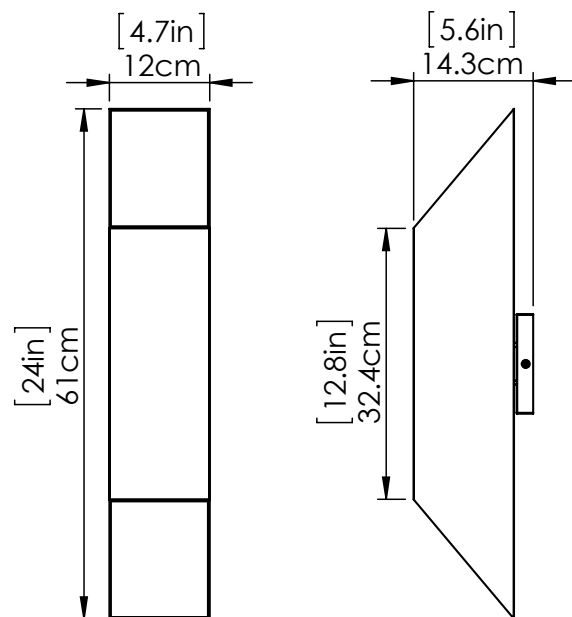

WARRANTY

5 Years Residential

20,000 Hours Commercial

120 Great Gulf Drive, Concord, ON L4K 5W1

+1 855 384 5483 | +1 855 384 8453

customerservice@dvi.lighting

www.dvicanada.com