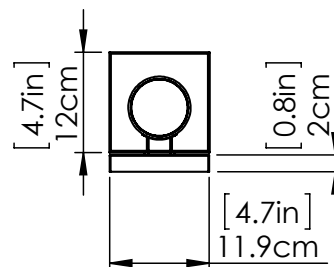

WARRANTY

5 Years Residential

20,000 Hours Commercial

120 Great Gulf Drive, Concord, ON L4K 5W1

+1 855 384 5483 | +1 855 384 8453

customerservice@dvi.lighting

www.dvicanada.com