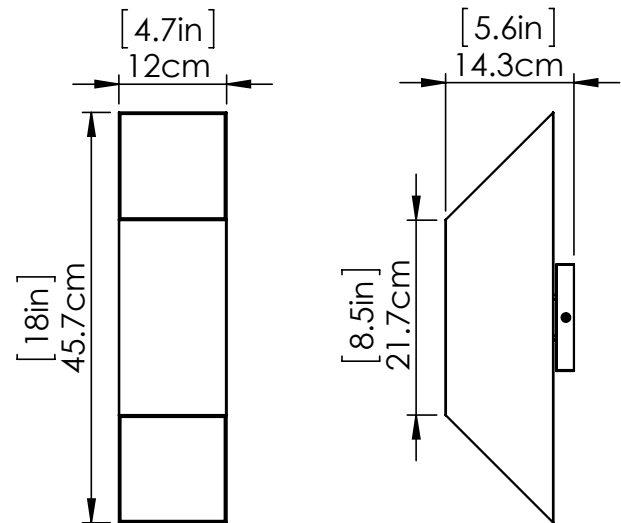

## DIMENSIONS

**Length / Ø:** 4.75"  
**Width:** N/A"  
**Height:** 18"  
**Depth:** 5.75"  
**Minimum Height:** 18"  
**Maximum Height:** 18"

## LAMPING

**Number of Sockets:** 2  
**Wattage of Individual Socket:** 25W  
**Socket Type:** GU10  
**Socket Orientation:** Up and/or Down  
**Lamp Confinement:** Fully Enclosed  
**Voltage:** 120V  
**Dimmable:** Yes  
**Bulbs Not Included**

## PIPE / CHAIN / CORD INFORMATION

**Pipe/Chain Kit Included:** Not Included  
**Pipe Information:** N/A  
**Chain Information:** N/A  
**Wire/Cord Information:** 8 Inches  
**Max Sloped Ceiling Angle:** N/A  
*\*Conversion 19° to 45° : ASY0101+Finish (2 loops + 1 chain):  
 For Additional Cost*