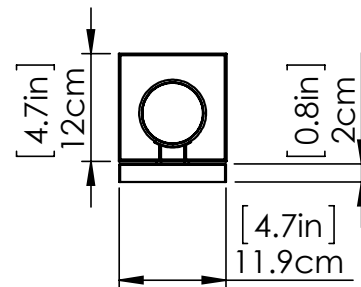

PIPE / CHAIN / CORD INFORMATION

Pipe/Chain Kit Included: Not Included
Pipe Information: N/A
Chain Information: N/A
Wire/Cord Information: 8 Inches
Max Sloped Ceiling Angle: N/A
**Conversion 19° to 45° : ASY0101+Finish (2 loops + 1 chain):
For Additional Cost*