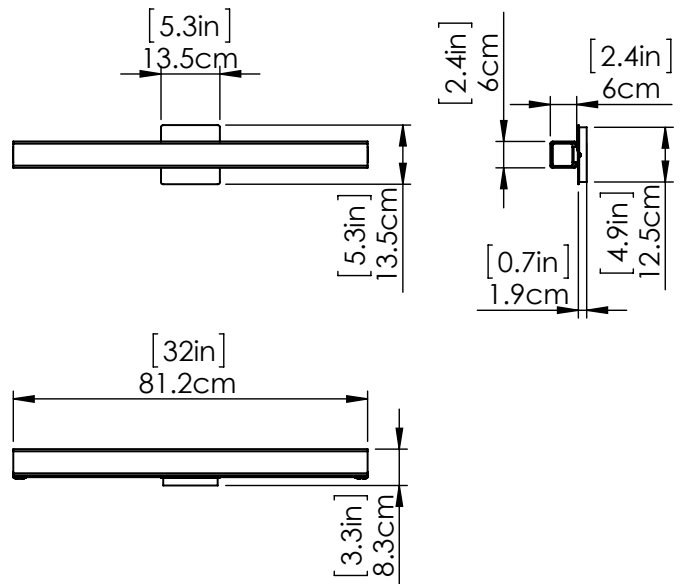

VENTURE CCT LED

| VANITY

SKU | DVP33894

FINISH OPTIONS

Chrome with Half Opal Glass
Ebony with Half Opal Glass
Brass with Half Opal Glass

DIMENSIONS

Length / Ø: 32"
Width: N/A"
Height: 5"
Depth: 3.25"
Minimum Height: 5.25"
Maximum Height: 5"

INTEGRATED LED INFORMATION

Wattage: 32W
Initial Lumens: 1600
Colour Temperature: 3000K / 4000K / 5000K
CRI: 90+
Voltage: 120
Dimmable: Yes
Required Dimmer: ELV

PIPE / CHAIN / CORD INFORMATION

Pipe/Chain Kit Included: No
Pipe Information: No Pipe Included
Chain Information: No Chain Included
Wire/Cord Information: 8 Inches
Max Sloped Ceiling Angle: N/A
**Conversion 19° to 45°: ASY0101+Finish (2 loops + 1 chain):
For Additional Cost*