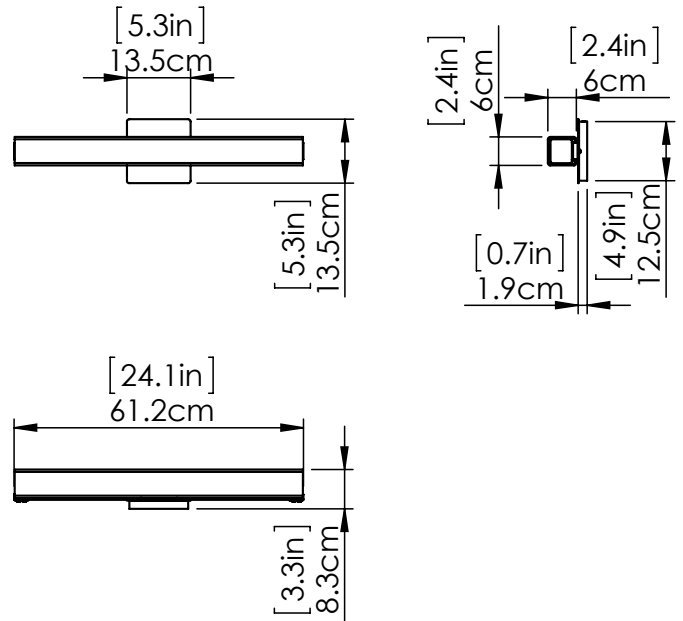

VENTURE CCT LED

| VANITY

SKU | DVP33893

FINISH OPTIONS

- Chrome with Half Opal Glass
- Ebony with Half Opal Glass
- Brass with Half Opal Glass

DIMENSIONS

- Length / Ø:** 24"
- Width:** N/A"
- Height:** 5"
- Depth:** 3.25"
- Minimum Height:** 5.25"
- Maximum Height:** 5"

INTEGRATED LED INFORMATION

- Wattage:** 24W
- Initial Lumens:** 2400
- Colour Temperature:** 3000K / 4000K / 5000K
- CRI:** 90+
- Voltage:** 120
- Dimmable:** Yes
- Required Dimmer:** ELV

PIPE / CHAIN / CORD INFORMATION

- Pipe/Chain Kit Included:** No
- Pipe Information:** No Pipe Included
- Chain Information:** No Chain Included
- Wire/Cord Information:** 8 Inches
- Max Sloped Ceiling Angle:** N/A
- *Conversion 19° to 45°: ASY0101+Finish (2 loops + 1 chain):
For Additional Cost*