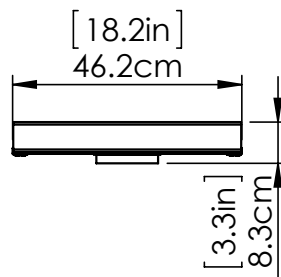

VENTURE CCT LED

| VANITY

SKU | DVP33892

FINISH OPTIONS

- Chrome with Half Opal Glass
- Ebony with Half Opal Glass
- Brass with Half Opal Glass

DIMENSIONS

- Length / Ø:** 18.25"
- Width:** N/A"
- Height:** 5"
- Depth:** 3.25"
- Minimum Height:** 5.25"
- Maximum Height:** 5"

INTEGRATED LED INFORMATION

- Wattage:** 16W
- Initial Lumens:** 1600
- Colour Temperature:** 3000K / 4000K / 5000K
- CRI:** 90+
- Voltage:** 120
- Dimmable:** Yes
- Required Dimmer:** ELV

PIPE / CHAIN / CORD INFORMATION

- Pipe/Chain Kit Included:** No
- Pipe Information:** No Pipe Included
- Chain Information:** No Chain Included
- Wire/Cord Information:** 8 Inches
- Max Sloped Ceiling Angle:** N/A
- *Conversion 19° to 45° : ASY0101+Finish (2 loops + 1 chain):
For Additional Cost*