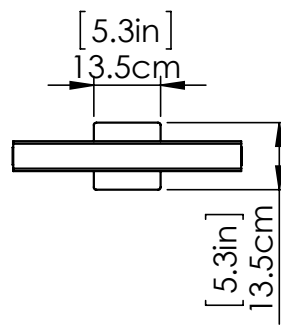

VENTURE CCT LED

| VANITY

SKU | DVP33892

FINISH OPTIONS

- Chrome with Half Opal Glass
- Ebony with Half Opal Glass
- Brass with Half Opal Glass

DIMENSIONS

- Length / Ø:** 18.25"
- Width:** N/A"
- Height:** 5"
- Depth:** 3.25"
- Minimum Height:** 5.25"
- Maximum Height:** 5"

INTEGRATED LED INFORMATION

- Wattage:** 16W
- Initial Lumens:** 1600
- Colour Temperature:** 3000K / 4000K / 5000K
- CRI:** 90+
- Voltage:** 120
- Dimmable:** Yes
- Required Dimmer:** ELV

PIPE / CHAIN / CORD INFORMATION

- Pipe/Chain Kit Included:** No
- Pipe Information:** No Pipe Included
- Chain Information:** No Chain Included
- Wire/Cord Information:** 8 Inches
- Max Sloped Ceiling Angle:** N/A
- *Conversion 19° to 45° : ASY0101+Finish (2 loops + 1 chain):
For Additional Cost*