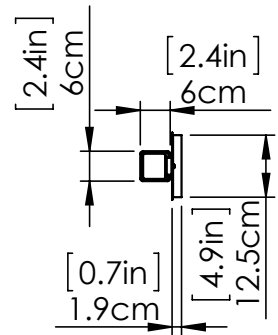

VENTURE CCT LED

| VANITY

SKU | DVP33892

FINISH OPTIONS

- Chrome with Half Opal Glass
- Ebony with Half Opal Glass
- Brass with Half Opal Glass

DIMENSIONS

- Length / Ø:** 18.25"
- Width:** N/A"
- Height:** 5"
- Depth:** 3.25"
- Minimum Height:** 5.25"
- Maximum Height:** 5"

INTEGRATED LED INFORMATION

- Wattage:** 16W
- Initial Lumens:** 1600
- Colour Temperature:** 3000K / 4000K / 5000K
- CRI:** 90+
- Voltage:** 120
- Dimmable:** Yes
- Required Dimmer:** ELV

PIPE / CHAIN / CORD INFORMATION

- Pipe/Chain Kit Included:** No
- Pipe Information:** No Pipe Included
- Chain Information:** No Chain Included
- Wire/Cord Information:** 8 Inches
- Max Sloped Ceiling Angle:** N/A
- *Conversion 19° to 45° : ASY0101+Finish (2 loops + 1 chain):
For Additional Cost*