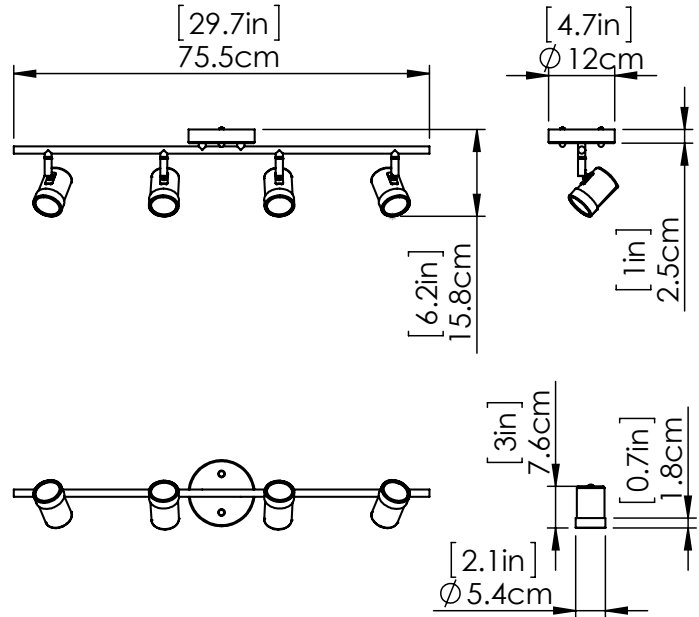

OEIL DE BASE

| TRACK

SKU | DVP19987

FINISH OPTIONS

Ebony and Multiple Finishes (EB+MF)

DIMENSIONS

Length / Ø: 29.75"
Width: 4.75"
Height: 6.25"
Depth: N/A"
Minimum Height: 6.25"
Maximum Height: 6.25"

LAMPING

Number of Sockets: 4
Wattage of Individual Socket: 25W
Socket Type: GU10
Socket Orientation: Multidirectional
Lamp Confinement: Fully Enclosed
Voltage: 120V
Dimmable: Yes
Bulbs Not Included

PIPE / CHAIN / CORD INFORMATION

Pipe/Chain Kit Included: Not Included
Pipe Information: N/A
Chain Information: N/A
Wire/Cord Information: 8 Inches
Max Sloped Ceiling Angle: N/A
**Conversion 19° to 45° : ASY0101+Finish (2 loops + 1 chain):
For Additional Cost*