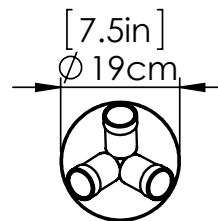

## DIMENSIONS

**Length / Ø:** 7.5"

**Width:** N/A"

**Height:** 5.25"

**Depth:** N/A"

**Minimum Height:** 5.25"

**Maximum Height:** 5.25"

## PIPE / CHAIN / CORD INFORMATION

**Pipe/Chain Kit Included:** Not Included

**Pipe Information:** N/A

**Chain Information:** N/A

**Wire/Cord Information:** 8 Inches

**Max Sloped Ceiling Angle:** N/A

*\*Conversion 19° to 45° : ASY0101+Finish (2 loops + 1 chain):  
For Additional Cost*