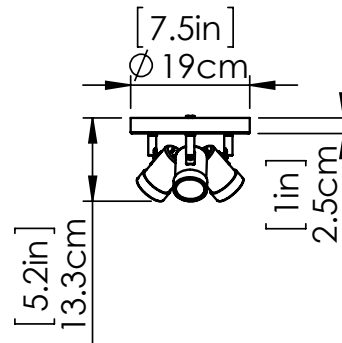

## DIMENSIONS

**Length / Ø:** 7.5"

**Width:** N/A"

**Height:** 5.25"

**Depth:** N/A"

**Minimum Height:** 5.25"

**Maximum Height:** 5.25"

## PIPE / CHAIN / CORD INFORMATION

**Pipe/Chain Kit Included:** Not Included

**Pipe Information:** N/A

**Chain Information:** N/A

**Wire/Cord Information:** 8 Inches

**Max Sloped Ceiling Angle:** N/A

*\*Conversion 19° to 45° : ASY0101+Finish (2 loops + 1 chain):  
For Additional Cost*