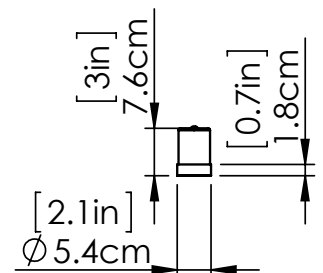

## DIMENSIONS

**Length / Ø:** 7.5"

**Width:** N/A"

**Height:** 5.25"

**Depth:** N/A"

**Minimum Height:** 5.25"

**Maximum Height:** 5.25"

## PIPE / CHAIN / CORD INFORMATION

**Pipe/Chain Kit Included:** Not Included

**Pipe Information:** N/A

**Chain Information:** N/A

**Wire/Cord Information:** 8 Inches

**Max Sloped Ceiling Angle:** N/A

*\*Conversion 19° to 45° : ASY0101+Finish (2 loops + 1 chain):  
For Additional Cost*