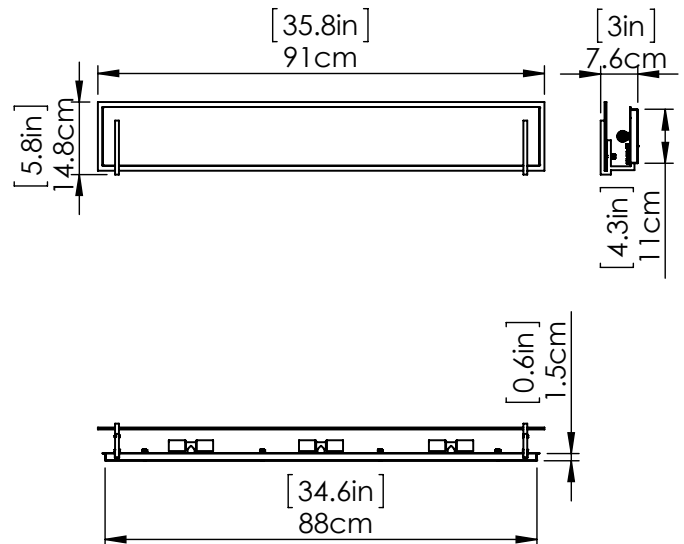

SKU | DVP14855

FINISH OPTIONS

Ebony with Silk Screened Opal Glass (EB-SSOP)
 Chrome with Silk Screened Opal Glass (CH-SSOP)

DIMENSIONS

Length / Ø: 35.75"
Width: N/A"
Height: 5.75"
Depth: 3"
Minimum Height: 5.75"
Maximum Height: 5.75"

LAMPING

Number of Sockets: 6
Wattage of Individual Socket: 20W
Socket Type: G9
Socket Orientation: Sideways
Lamp Confinement: Mostly Open
Voltage: 120V
Dimmable: Yes
Bulbs Not Included

PIPE / CHAIN / CORD INFORMATION

Pipe/Chain Kit Included: Not Included
Pipe Information: N/A
Chain Information: N/A
Wire/Cord Information: 8 Inches
Max Sloped Ceiling Angle: N/A
**Conversion 19° to 45° : ASY0101+Finish (2 loops + 1 chain):
 For Additional Cost*