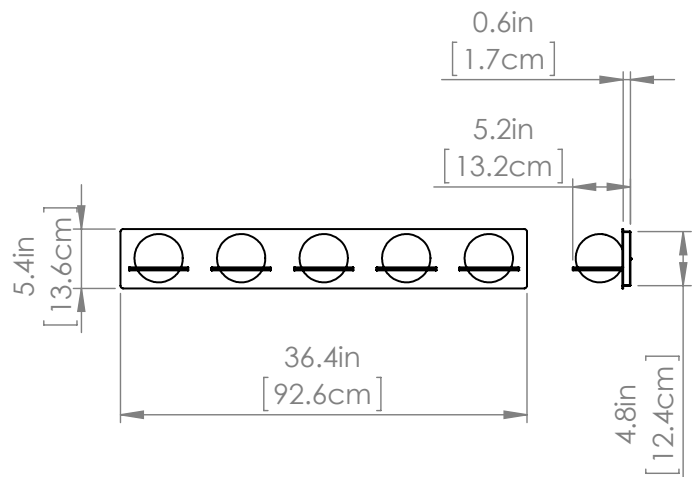

## DIMENSIONS

**Length / Ø:** 36.5"  
**Width:** N/A"  
**Height:** 5.25"  
**Depth:** 5.25"  
**Minimum Height:** 5.25"  
**Maximum Height:** 5.25"

## LAMPING

**Number of Sockets:** 5  
**Wattage of Individual Socket:** 20W  
**Socket Type:** G9  
**Socket Orientation:** Sideways  
**Lamp Confinement:** Fully Enclosed  
**Voltage:** 120V  
**Dimmable:** Yes  
**Bulbs Not Included**

## PIPE / CHAIN / CORD INFORMATION

**Pipe/Chain Kit Included:** Not Included  
**Pipe Information:** N/A  
**Chain Information:** N/A  
**Wire/Cord Information:** 8 Inches  
**Max Sloped Ceiling Angle:** N/A  
*\*Conversion 19° to 45° : ASY0101+Finish (2 loops + 1 chain):  
 For Additional Cost*