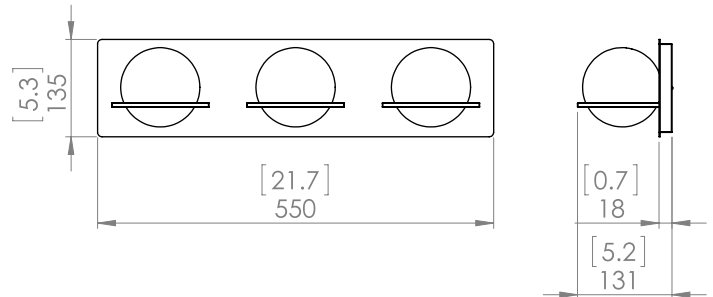

SKU | DVP0943

FINISH OPTIONS

Ebony with Half Opal Glass (EB-OP)
 Venetian Brass with Half Opal Glass (VBR-OP)
 Chrome with Half Opal Glass (CH-OP)

DIMENSIONS

Length / Ø: 21.75"
Width: N/A"
Height: 5.25"
Depth: 5.25"
Minimum Height: 5.25"
Maximum Height: 5.25"

LAMPING

Number of Sockets: 3
Wattage of Individual Socket: 20W
Socket Type: G9
Socket Orientation: Sideways
Lamp Confinement: Fully Enclosed
Voltage: 120V
Dimmable: Yes
Bulbs Not Included

PIPE / CHAIN / CORD INFORMATION

Pipe/Chain Kit Included: Not Included
Pipe Information: N/A
Chain Information: N/A
Wire/Cord Information: 8 Inches
Max Sloped Ceiling Angle: N/A
**Conversion 19° to 45° : ASY0101+Finish (2 loops + 1 chain):
 For Additional Cost*