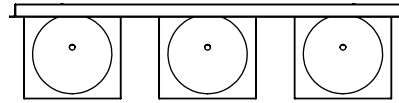

SKU | DVP0943

FINISH OPTIONS

Ebony with Half Opal Glass (EB-OP)
 Venetian Brass with Half Opal Glass (VBR-OP)
 Chrome with Half Opal Glass (CH-OP)

DIMENSIONS

Length / Ø: 21.75"
Width: N/A"
Height: 5.25"
Depth: 5.25"
Minimum Height: 5.25"
Maximum Height: 5.25"

LAMPING

Number of Sockets: 3
Wattage of Individual Socket: 20W
Socket Type: G9
Socket Orientation: Sideways
Lamp Confinement: Fully Enclosed
Voltage: 120V
Dimmable: Yes
Bulbs Not Included

PIPE / CHAIN / CORD INFORMATION