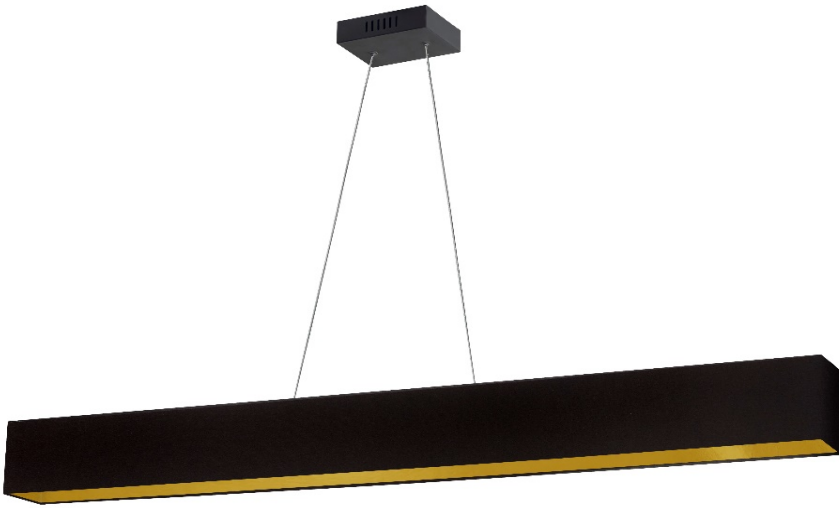

**AUB-S5130HP-MB-698 - 30W Horiz Pendant, BLK/GLD shade, MB**

30W Horizontal Matte Black Pendant with Black/Gold Shade

<b>Height</b>	5	<b>No. of Bulbs</b>	1
<b>Width/Length</b>	51	<b>LED Compatible</b>	Integrated LED
<b>Depth</b>	4	<b>Total Wattage</b>	30W
<b>Weight</b>	5		
<b>Body Material</b>	Fabric	<b>Second Material</b>	Metal
<b>Finish/Color</b>	Black/Gold	<b>Second Finish/Color</b>	Matte Black
<b>Type of Finish</b>	Fabric	<b>Second Type of Finish</b>	Painted
<b>Bulb 1 Amount</b>	1	<b>Rated For Voltage</b>	Damp Location 120V
<b>Bulb 1 Base Type</b>	LED	<b>Approval</b>	cUL or equivalent
<b>Bulb 1 Max Watt.</b>	30W	<b>Warranty</b>	5 Years
<b>Bulb 1 Included</b>	Yes	<b>Instal Position</b>	Ceiling
<b>Bulb 1 Lumens</b>	2030		
<b>Bulb 1 CRI</b>	90+		

Date:	Notes:
Fixture Type:	
Job Name:	

**Lighting • LED • Shades • Custom Designs**

TORONTO | BUFFALO | LIGHTFAIR | DALLAS MARKET CENTRE # 4303

[www.dainolite.com](http://www.dainolite.com) | 
 [1-888-564-1262](tel:1-888-564-1262) | 
 [dainolite@dainolite.com](mailto:dainolite@dainolite.com)  
[/dainolite](https://www.facebook.com/dainolite) | 
 [/dainoliteld](https://twitter.com/dainoliteld) | 
 [/dainolite](https://www.instagram.com/dainolite)