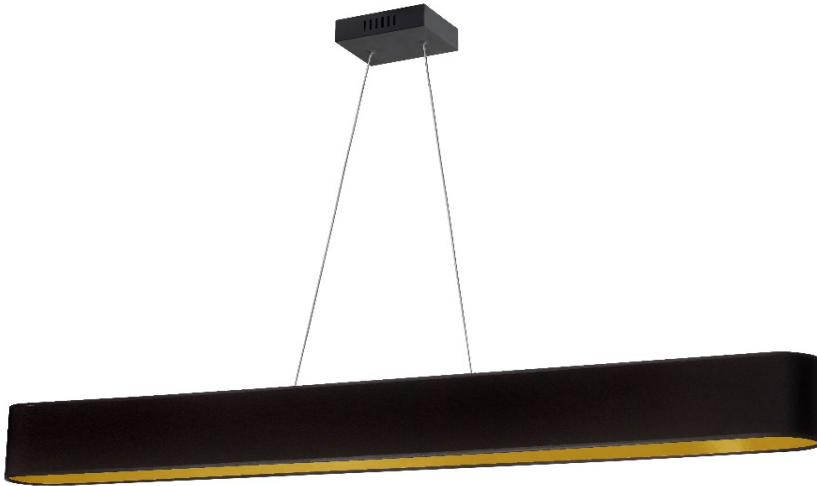

**AUB-R5030HP-MB-698 - 30W Horiz Pendant, BLK/GLD shade, MB**

30W Horizontal Matte Black Pendant with Black/Gold Shade

<b>Height</b>	5	<b>No. of Bulbs</b>	1
<b>Width/Length</b>	51	<b>LED Compatible</b>	Integrated LED
<b>Depth</b>	4	<b>Total Wattage</b>	30W
<b>Weight</b>	5		
<b>Body Material</b>	Fabric	<b>Second Material</b>	Metal
<b>Finish/Color</b>	Black/Gold	<b>Second Finish/Color</b>	Matte Black
<b>Type of Finish</b>	Fabric	<b>Second Type of Finish</b>	Painted
<b>Bulb 1 Amount</b>	1	<b>Rated For Voltage</b>	Damp Location 120V
<b>Bulb 1 Base Type</b>	LED	<b>Approval</b>	cUL or equivalent
<b>Bulb 1 Max Watt.</b>	30W	<b>Warranty</b>	5 Years
<b>Bulb 1 Included</b>	Yes	<b>Instal Position</b>	Ceiling
<b>Bulb 1 Lumens</b>	2030		
<b>Bulb 1 CRI</b>	90+		

Date:	Notes:
Fixture Type:	
Job Name:	

**Lighting • LED • Shades • Custom Designs**

TORONTO | BUFFALO | LIGHTFAIR | DALLAS MARKET CENTRE # 4303

 [www.dainolite.com](mailto:www.dainolite.com)
 1-888-564-1262
  [dainolite@dainolite.com](mailto:dainolite@dainolite.com)  
 /dainolite
  /dainoliteld
  /dainolite