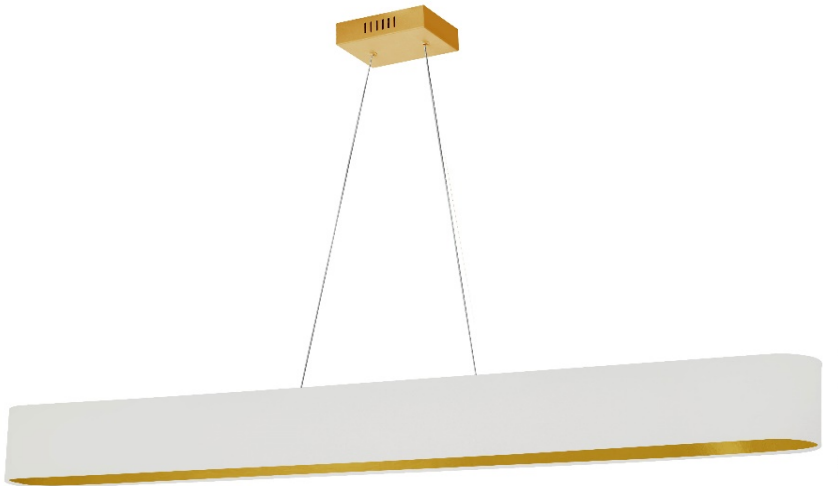

AUB-R5030HP-AGB-692 - 30W Horiz Pendant, WHT/GLD shade, AGB

30W Horizontal Aged Brass Pendant with White/Gold Shade

Height	5	No. of Bulbs	1
Width/Length	51	LED Compatible	Integrated LED
Depth	4	Total Wattage	30W
Weight	5		
Body Material	Fabric	Second Material	Metal
Finish/Color	White/Gold	Second Finish/Color	Aged Brass
Type of Finish	Fabric	Second Type of Finish	Electroplated
Bulb 1 Amount	1	Rated For Voltage	Damp Location 120V
Bulb 1 Base Type	LED	Approval	cUL or equivalent
Bulb 1 Max Watt.	30W	Warranty	5 Years
Bulb 1 Included	Yes	Instal Position	Ceiling
Bulb 1 Lumens	2030		
Bulb 1 CRI	90+		

Date:	Notes:
Fixture Type:	
Job Name:	

Lighting • LED • Shades • Custom Designs

TORONTO | BUFFALO | LIGHTFAIR | DALLAS MARKET CENTRE # 4303

 www.dainolite.com
 1-888-564-1262
  dainolite@dainolite.com
 /dainolite
  /dainoliteld
  /dainolite