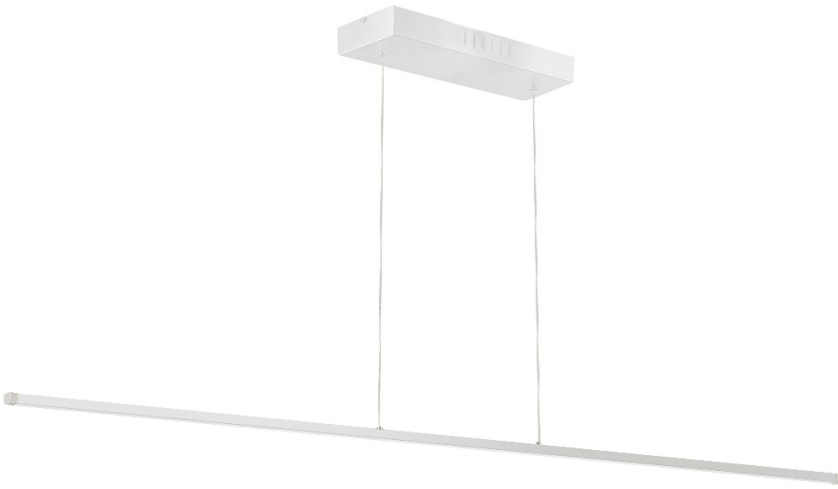

ARY-7256LEDHP-MW - 56W Horiz Pendant MW w/ WH Acrylic Diffuser

LED

56W Horizontal Matte White Pendant w/ White Acrylic Diffuser

| | | | |
|-------------------------|-------------|----------------------------|-----------------------|
| Height | 0.75 | No. of Bulbs | 1 |
| Width/Length | 72 | LED Compatible | Integrated LED |
| Depth | 0.5 | Total Wattage | 56W |
| Weight | 4 | | |
| Body Material | Metal | Second Material | Acrylic |
| Finish/Color | Matte White | Second Finish/Color | White |
| Type of Finish | Painted | | |
| Bulb 1 Amount | 1 | Rated For Voltage | Damp Location 120V |
| Bulb 1 Base Type | LED | | |
| Bulb 1 Max Watt. | 56W | Approval | cUL or equivalent |
| Bulb 1 Included | Yes | Warranty | 5 Years |
| Bulb 1 Lumens | 3920 | Instal Position | Ceiling |
| Bulb 1 CRI | 90+ | | |

| | |
|---------------|--------|
| Date: | Notes: |
| Fixture Type: | |
| Job Name: | |

Lighting • LED • Shades • Custom Designs

TORONTO | BUFFALO | LIGHTFAIR | DALLAS MARKET CENTRE # 4303

www.dainolite.com |
 [1-888-564-1262](tel:1-888-564-1262) |
 dainolite@dainolite.com
[/dainolite](https://www.facebook.com/dainolite) |
 [/dainoliteld](https://twitter.com/dainoliteld) |
 [/dainolite](https://www.instagram.com/dainolite)