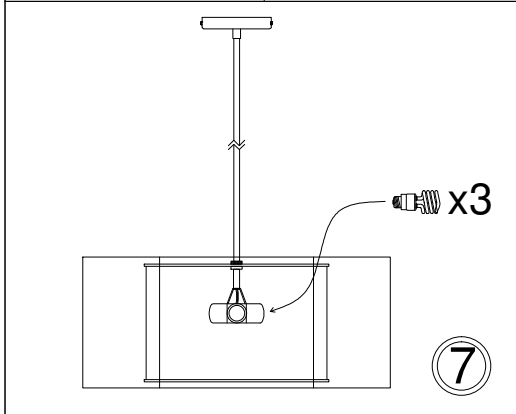

ZUL-243-PC

1

3

5

6

7

Bulbs/Ampoules:
3x Max 23W CFL
(Not Included/
Non Inclus)