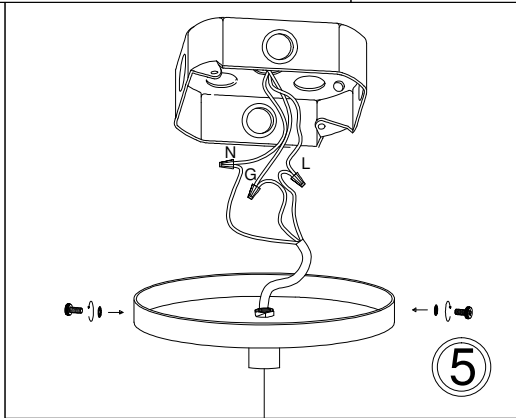

ZUL-243-PC

1

3

5

6

7

Bulbs/Ampoules:
3x Max 23W CFL
(Not Included/
Non Inclus)