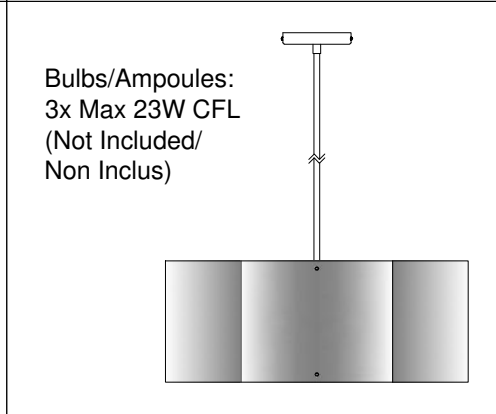

ZUL-243-PC

1

3

5

6

7

Bulbs/Ampoules:
3x Max 23W CFL
(Not Included/
Non Inclus)