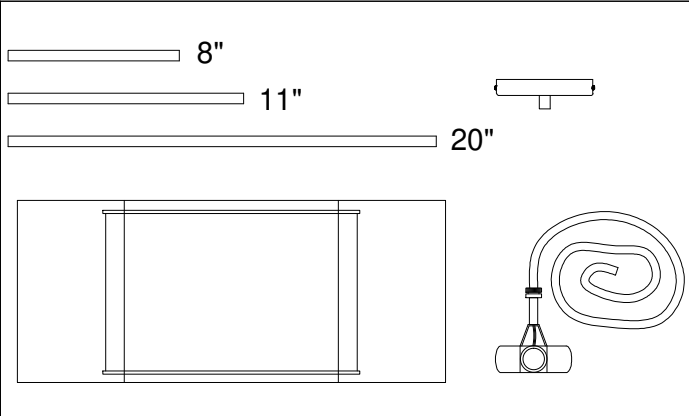

ZUL-243-PC

1

3

5

6

7

Bulbs/Ampoules:
3x Max 23W CFL
(Not Included/
Non Inclus)