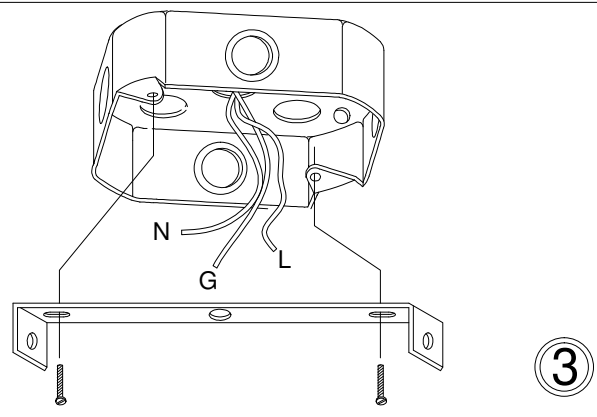

ZUL-243-PC

1

3

5

6

7

Bulbs/Ampoules:
3x Max 23W CFL
(Not Included/
Non Inclus)