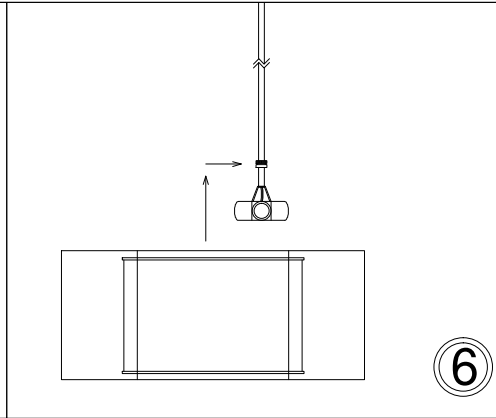

ZUL-243-PC

1

3

5

6

7

Bulbs/Ampoules:
3x Max 23W CFL
(Not Included/
Non Inclus)