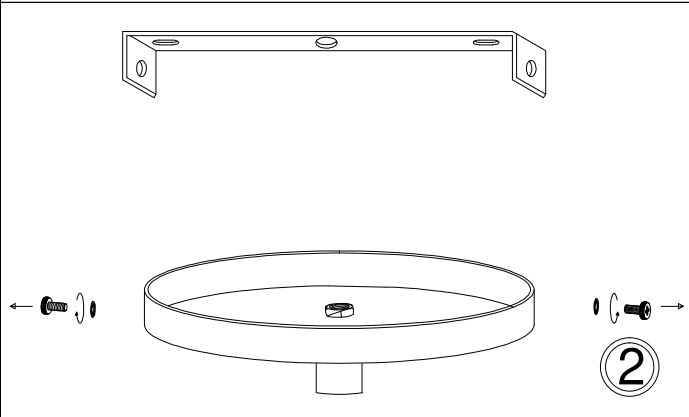

ZUL-243-PC

1

3

5

6

7

Bulbs/Ampoules:
3x Max 23W CFL
(Not Included/
Non Inclus)