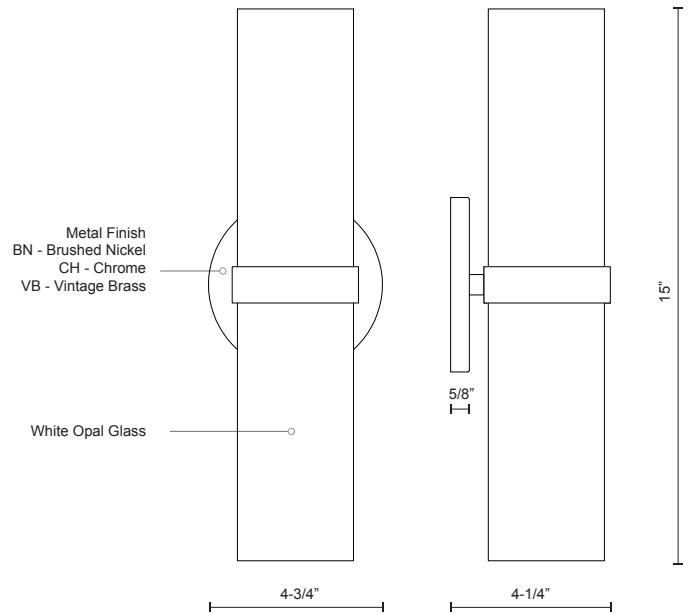

Fixture Dimensions	W4-3/4" x H15" x E4-1/4"
Light Source	LED
Wattage	15W
Total Lumens	1200lm
Delivered Lumens	BN-837lm; CH-796lm;
Voltage	120V
Color Temperature	3000K
CRI (Ra)	>90
Optional Color Temps	2700K - 5000K Available, Minimum Order Quantities Apply
LED Rated Life	50,000 hours
Dimming	100% - 10%, ELV Dimmer (Not Included)
Glass Details	White Opal Glass
Location	Dry
Warranty	5 Years
Canopy Dimensions	D4-3/4" x E5/8"

DESCRIPTION

A sleek cylinder 15 inches long conceals the LED light source allowing for an even light distribution, like a scroll of paper that glows with mystery inside. There are no hotspots in this wall sconce, only an ambient glow. The opal glass is attached by a ring of brushed nickel, chrome, or vintage brass around the middle and affixed to the wall by a matching metal disk.