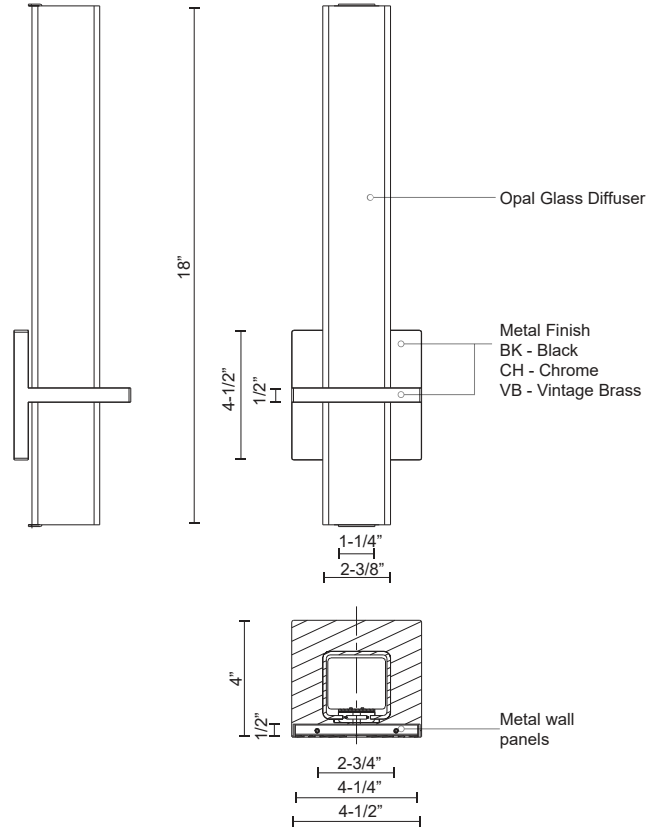

NEPAL WS84218

WALL

PROJECT

SPECIFICATION DETAILS

* For custom options, consult factory for details.

Fixture Dimensions	W2-3/8"x H18" x E4"
Light Source	LED
Wattage	16W
Total Lumens	1200lm
Delivered Lumens	CH-885lm
Voltage	120V
Color Temperature	3000K
CRI (Ra)	>90
Optional Color Temps	2700K - 5000K Available, Minimum Order Quantities Apply
LED Rated Life	50,000 hours
Dimming	100% - 10%, ELV Dimmer (Not Included)
Glass Details	White Opal Glass
Location	Dry
Warranty	5 Years
Canopy Dimensions	W4-1/2"x H4-1/2"x E1/2"

DESCRIPTION

Round or square plated or painted steel frame and wall plate. Rectilinear opal glass diffuser. Outward emitting wall light. Custom options available.

KUZCO

19054 28TH AVENUE
SURREY - BC V3Z 6M3
CANADA