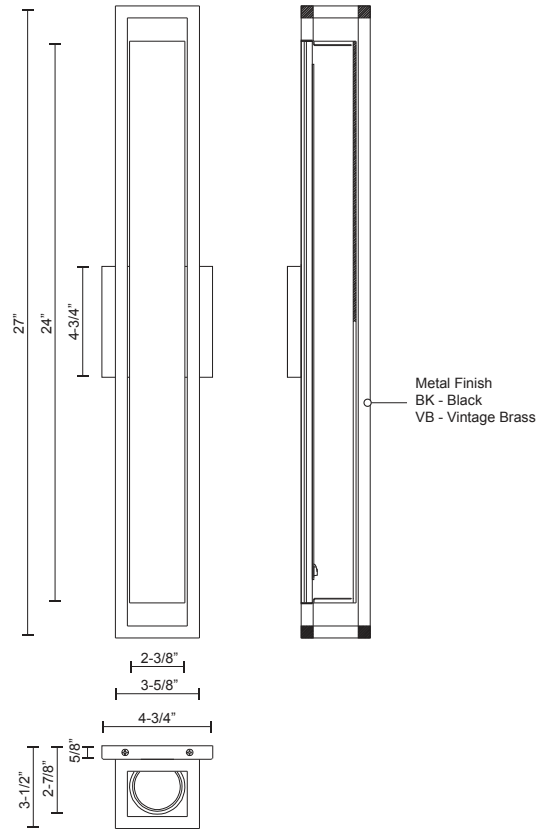

# LOCHWOOD WS83427

WALL

PROJECT

WS83427-BK  
Black

WS83427-VB  
Vintage Brass

## SPECIFICATION DETAILS

\* For custom options, consult factory for details.

<b>Fixture Dimensions</b>	W3-5/8"x H27" x E3-1/2"
<b>Light Source</b>	LED
<b>Wattage</b>	32W
<b>Total Lumens</b>	2400lm
<b>Delivered Lumens</b>	VB-1499lm
<b>Voltage</b>	120V
<b>Color Temperature</b>	3000K
<b>CRI (Ra)</b>	>90
<b>Optional Color Temps</b>	2700K - 5000K Available, Minimum Order Quantities Apply
<b>LED Rated Life</b>	50,000 hours
<b>Dimming</b>	100% - 10%, ELV Dimmer (Not Included)
<b>Glass Details</b>	White Glass
<b>Location</b>	Dry
<b>Warranty</b>	5 Years
<b>ADA Compliant</b>	Yes
<b>Canopy Dimensions</b>	W4-3/4"x H4-3/4"x E5/8"

## DESCRIPTION

Square powder-coated steel frame. Extruded aluminum heatsink mounted to square wall plate. Cylindrical opal glass diffuser. Outward emitting wall light. Custom options available.