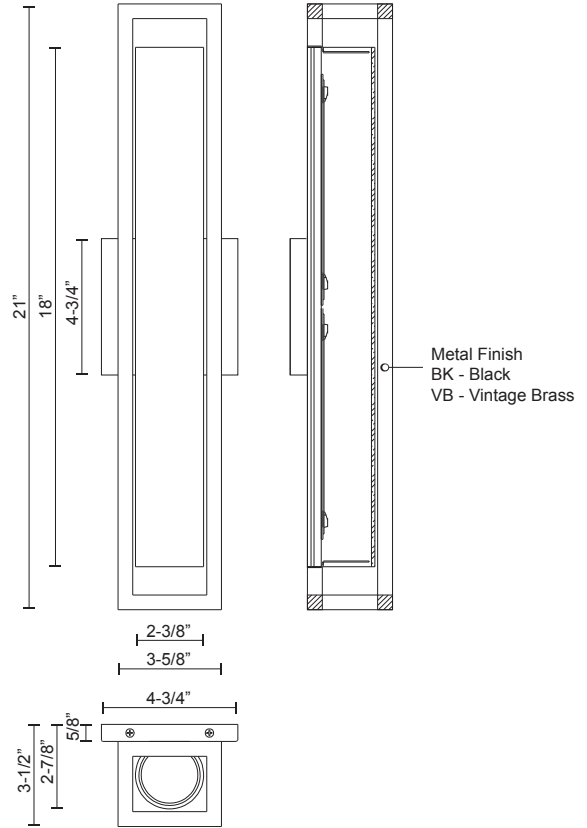

LOCHWOOD WS83421

WALL

PROJECT

DESCRIPTION

Square powder-coated steel frame. Extruded aluminum heatsink mounted to square wall plate. Cylindrical opal glass diffuser. Outward emitting wall light. Custom options available.

WS83421-BK
Black

WS83421-VB
Vintage Brass

SPECIFICATION DETAILS

* For custom options, consult factory for details.

Fixture Dimensions	W3-5/8"x H21" x E3-1/2"
Light Source	LED
Wattage	21W
Total Lumens	1600lm
Delivered Lumens	VB-1180lm
Voltage	120V
Color Temperature	3000K
CRI (Ra)	>90
Optional Color Temps	2700K - 5000K Available, Minimum Order Quantities Apply
LED Rated Life	50,000 hours
Dimming	100% - 10%, ELV Dimmer (Not Included)
Glass Details	White Glass
Location	Dry
Warranty	5 Years
ADA Compliant	Yes
Canopy Dimensions	W4-3/4"x H4-3/4"x E5/8"