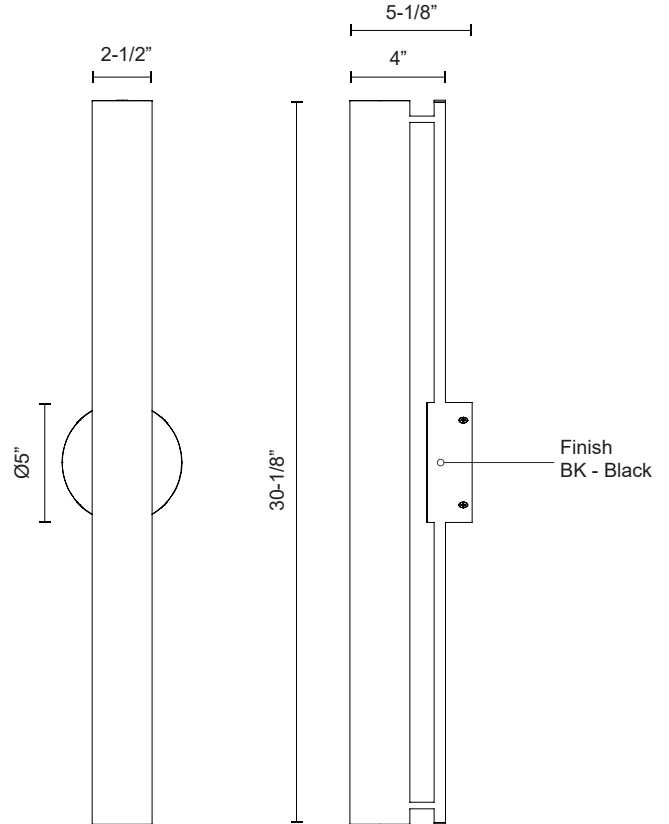

**GRAMERCY
WS70130**

WALL

PROJECT

WS70130-BK
Black

SPECIFICATION DETAILS

* For custom options, consult factory for details.

Fixture Dimensions	W5" x H30-1/8" x E5-1/8"
Light Source	LED
Wattage	25W
Total Lumens	2125lm*
Delivered Lumens	BK-1200lm*
Voltage	120V
Color Temperature	3000K
CRI (Ra)	>90
Optional Color Temps	2700K - 5000K Available, Minimum Order Quantities Apply
LED Rated Life	50,000 hours
Dimming	100% - 10%, TRIAC or ELV Dimmer (Not Included)
Glass Details	White Glass
Location	Dry
Warranty	5 Years
Canopy Dimensions	D5" X H1-7/8"

DESCRIPTION

Glass cylinder with frosted white interior coating and aluminum die-cast body

KUZCO

19054 28TH AVENUE
SURREY - BC V3Z 6M3
CANADA

WWW.KUZCOLIGHTING.COM

COMMENT