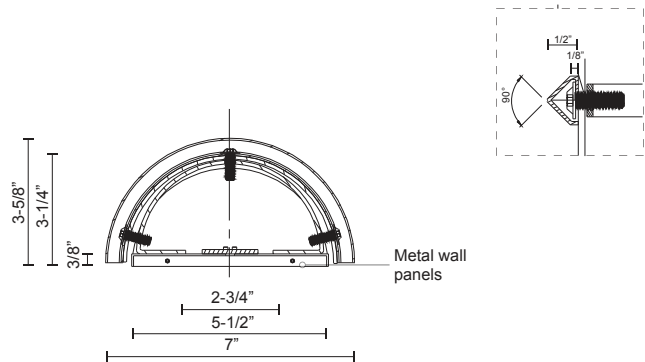

## DESCRIPTION

Horizontal plated or painted steel accent and wall plate. Extruded semi-circular opal glass diffuser. Outward emitting wall light. Custom options available.

WS63209-BK  
Black

WS63209-CH  
Chrome

## SPECIFICATION DETAILS

\* For custom options, consult factory for details.

<b>Fixture Dimensions</b>	W7"x H9-1/4" x L3-5/8"
<b>Light Source</b>	LED
<b>Wattage</b>	14W
<b>Total Lumens</b>	1000lm
<b>Delivered Lumens</b>	VB-679lm
<b>Voltage</b>	120V
<b>Color Temperature</b>	3000K
<b>CRI (Ra)</b>	>90
<b>Optional Color Temps</b>	2700K - 5000K Available, Minimum Order Quantities Apply
<b>LED Rated Life</b>	50,000 hours
<b>Dimming</b>	100% - 10%, ELV Dimmer (Not Included)
<b>Glass Details</b>	White Opal Glass
<b>Location</b>	Dry
<b>Warranty</b>	5 Years