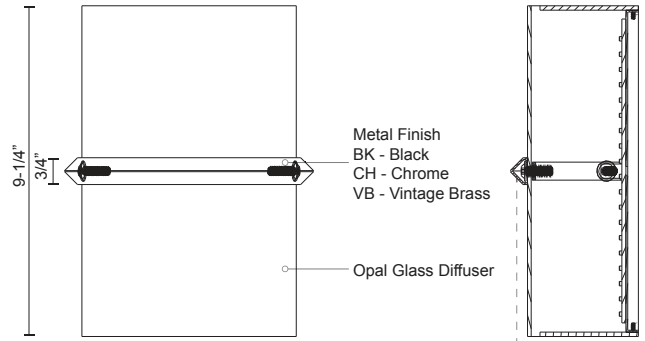

## DESCRIPTION

Horizontal plated or painted steel accent and wall plate. Extruded semi-circular opal glass diffuser. Outward emitting wall light. Custom options available.

WS63209-BK  
Black

WS63209-CH  
Chrome

## SPECIFICATION DETAILS

\* For custom options, consult factory for details.

<b>Fixture Dimensions</b>	W7"x H9-1/4" x L3-5/8"
<b>Light Source</b>	LED
<b>Wattage</b>	14W
<b>Total Lumens</b>	1000lm
<b>Delivered Lumens</b>	VB-679lm
<b>Voltage</b>	120V
<b>Color Temperature</b>	3000K
<b>CRI (Ra)</b>	>90
<b>Optional Color Temps</b>	2700K - 5000K Available, Minimum Order Quantities Apply
<b>LED Rated Life</b>	50,000 hours
<b>Dimming</b>	100% - 10%, ELV Dimmer (Not Included)
<b>Glass Details</b>	White Opal Glass
<b>Location</b>	Dry
<b>Warranty</b>	5 Years