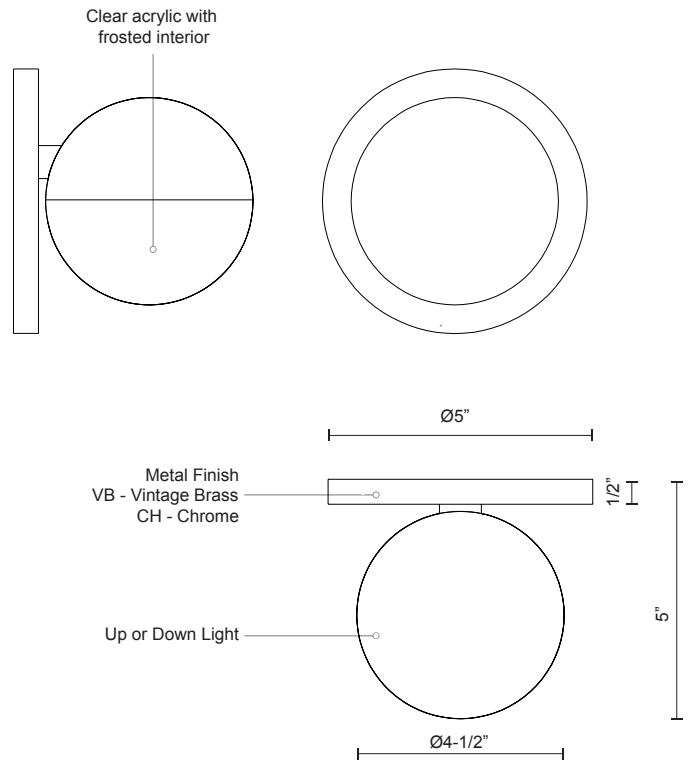

## SPECIFICATION DETAILS

\* For custom options, consult factory for details.

<b>Fixture Dimensions</b>	D4-1/2" x E5"
<b>Light Source</b>	LED
<b>Wattage</b>	5W
<b>Total Lumens</b>	400lm
<b>Delivered Lumens</b>	CH-270lm; VB-261lm;
<b>Voltage</b>	120V
<b>Color Temperature</b>	3000K
<b>CRI (Ra)</b>	>90
<b>Optional Color Temps</b>	2700K - 5000K Available, Minimum Order Quantities Apply
<b>LED Rated Life</b>	50,000 hours
<b>Dimming</b>	100% - 10%, ELV Dimmer (Not Included)
<b>Diffuser Details</b>	Clear with Frosted Center
<b>Location</b>	Dry
<b>Warranty</b>	5 Years
<b>Canopy Dimensions</b>	D5" x E1/2"

## DESCRIPTION

A timeless spherical geometry is inherent to the Pluto pendant. A split line at the globe equator separates complementary plated LED housing from translucent acrylic diffuser. The multiple color options make the fixture a perfect furnishing accent or, in multiples, a focal point.