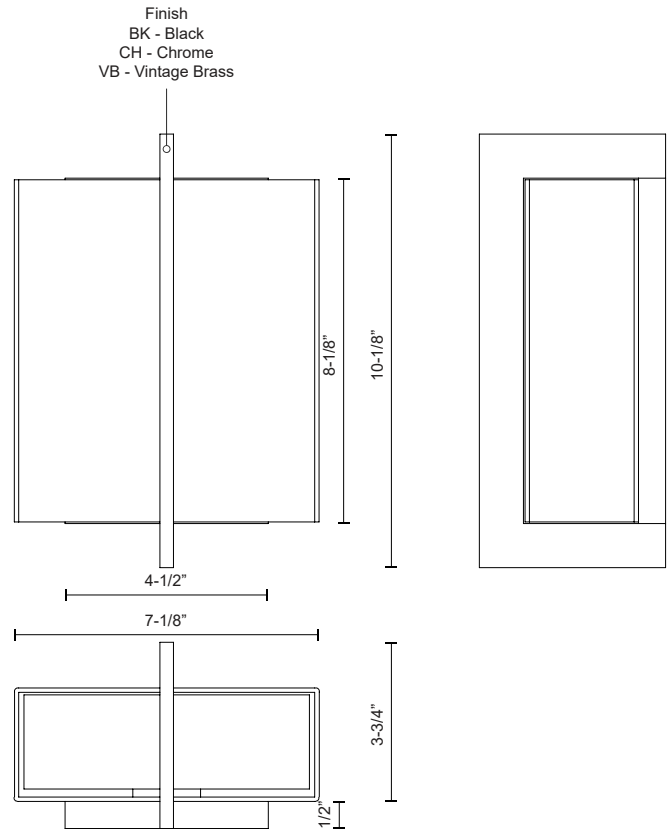

# BENGAL WS39210

WALL

PROJECT

WS39210-BK  
Black

WS39210-CH  
Chrome

WS39210-VB  
Vintage Brass

## SPECIFICATION DETAILS

\* For custom options, consult factory for details.

<b>Fixture Dimensions</b>	W7-1/8" x H10-1/8" x E3-3/4"
<b>Light Source</b>	LED
<b>Wattage</b>	12W
<b>Total Lumens</b>	1000lm
<b>Delivered Lumens</b>	VB-694lm
<b>Voltage</b>	120V
<b>Color Temperature</b>	3000K
<b>CRI (Ra)</b>	>90
<b>Optional Color Temps</b>	2700K - 5000K Available, Minimum Order Quantities Apply
<b>LED Rated Life</b>	50,000 hours
<b>Dimming</b>	100% - 10%, ELV Dimmer (Not Included)
<b>Glass Details</b>	White Opal Glass
<b>Location</b>	Dry
<b>Warranty</b>	5 Years
<b>ADA Compliant</b>	Yes
<b>Canopy Dimensions</b>	W4-1/2" x H8-1/8" x E1/2"

## DESCRIPTION

Vertical plated or painted steel accent and wall plate. Extruded rectangular opal glass diffuser. Outward emitting wall light. Custom options available.