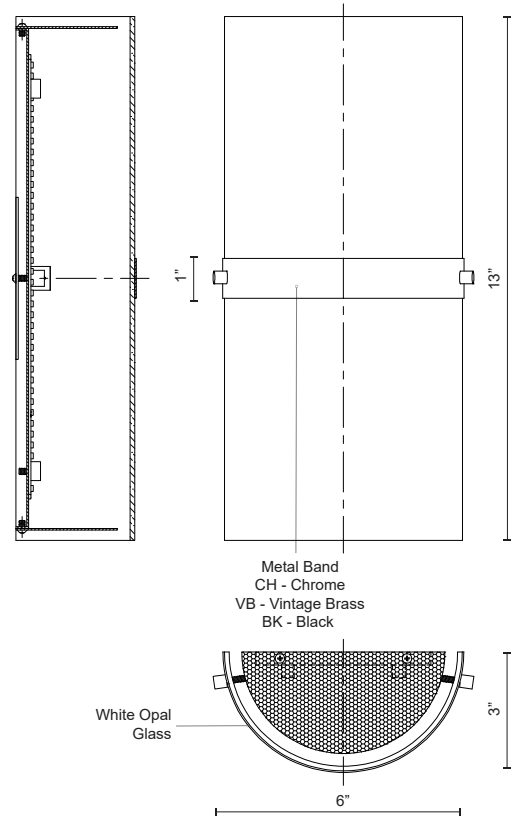

HARROW WS3413

WALL

PROJECT

WS3413-CH
Chrome

WS3413-BK
Black

WS3413-VB
Vintage Brass

SPECIFICATION DETAILS

* For custom options, consult factory for details.

| | |
|-----------------------------|---|
| Fixture Dimensions | W6" x H13" x E3" |
| Light Source | LED |
| Wattage | 16W |
| Total Lumens | 1200lm |
| Delivered Lumens | CH-866lm |
| Voltage | 120V |
| Color Temperature | 3000K |
| CRI (Ra) | >90 |
| Optional Color Temps | 2700K - 5000K Available, Minimum Order Quantities Apply |
| LED Rated Life | 50,000 hours |
| Dimming | 100% - 10%, ELV Dimmer (Not Included) |
| Glass Details | White Opal Glass |
| Location | Dry |
| Warranty | 5 Years |
| ADA Compliant | Yes |

DESCRIPTION

Single LED wall sconce with half cylinder shaped white opal glass and chrome, vintage brass, or black band detail. Equipped with our powerful 120V AC LED technology,

KUZCO

19054 28TH AVENUE
SURREY - BC V3Z 6M3
CANADA