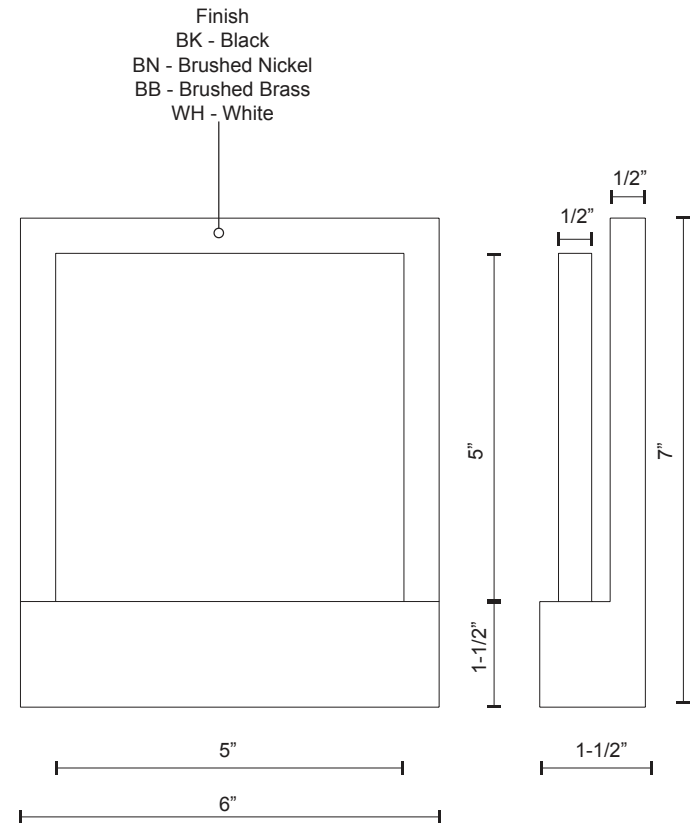

* For custom options, consult factory for details.

Fixture Dimensions	W6" x H7" x E1-1/2"
Light Source	LED
Wattage	7W
Total Lumens	500lm*
Delivered Lumens	BK-275lm
Voltage	120V
Color Temperature	3000K
CRI (Ra)	>90
Optional Color Temps	2700K - 5000K Available, Minimum Order Quantities Apply
LED Rated Life	50,000 hours
Dimming	100% - 10%, ELV Dimmer (Not Included)
Diffuser Details	Frosted Glass Diffuser
Shade Details	Heavy Frosted Acrylic
Location	Dry
Warranty	5 Years
ADA Compliant	Yes

DESCRIPTION

Implementing an edge-lit LED optical assembly results in a singular plane of diffusive glowing luminance. The GUIDE interior wall lamp obscures the radiant source within a precision-machined aluminum body. Slightly offset from the wall the orthogonal reductive fixture provides an optimal architectural accent. Custom patterns or text may replace the uniform translucence of the light guide.