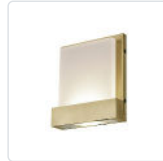

GUIDE WS33407

WALL

PROJECT

WS33407-BN
Brushed Nickel

WS33407-BK
Black

WS33407-WH
White

WS33407-BB
Brushed Brass

SPECIFICATION DETAILS

* For custom options, consult factory for details.

Fixture Dimensions	W6" x H7" x E1-1/2"
Light Source	LED
Wattage	7W
Total Lumens	500lm*
Delivered Lumens	BK-275lm
Voltage	120V
Color Temperature	3000K
CRI (Ra)	>90
Optional Color Temps	2700K - 5000K Available, Minimum Order Quantities Apply
LED Rated Life	50,000 hours
Dimming	100% - 10%, ELV Dimmer (Not Included)
Diffuser Details	Frosted Glass Diffuser
Shade Details	Heavy Frosted Acrylic
Location	Dry
Warranty	5 Years
ADA Compliant	Yes

DESCRIPTION

Implementing an edge-lit LED optical assembly results in a singular plane of diffusive glowing luminance. The GUIDE interior wall lamp obscures the radiant source within a precision-machined aluminum body. Slightly offset from the wall the orthogonal reductive fixture provides an optimal architectural accent. Custom patterns or text may replace the uniform translucence of the light guide.