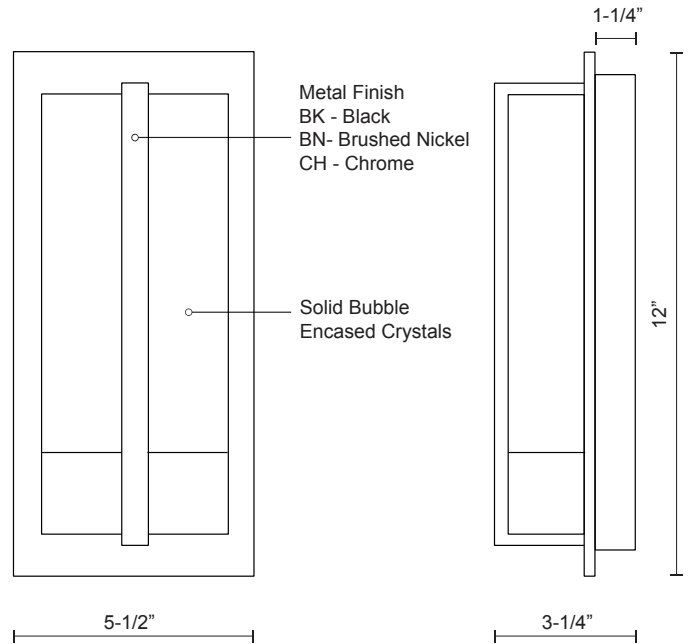

GABLE WS2812

WALL

PROJECT

WS2812-BN
Brushed Nickel

WS2812-BK
Black

WS2812-CH
Chrome

SPECIFICATION DETAILS

* For custom options, consult factory for details.

Fixture Dimensions	W5-1/2" x H12" x E3-1/4"
Light Source	LED
Wattage	5W
Total Lumens	400lm
Delivered Lumens	CH-252lm
Voltage	120V
Color Temperature	3000K
CRI (Ra)	>90
Optional Color Temps	2700K - 5000K Available, Minimum Order Quantities Apply
LED Rated Life	50,000 hours
Dimming	100% - 10%, ELV Dimmer (Not Included)
Crystal Details	Crystal Encased with Bubbles
Location	Dry
Warranty	5 Years
ADA Compliant	Yes

DESCRIPTION

This intensive LED wall sconce is one of a kind. Build with heavy gauged steel, plated in two finishes brushed nickel or polished chrome. With a solid rectangular bubble encased crystals which sits directly above LED board. When lit the crystal expels the light with beautiful patterns on the wall and around the room. Equipped with our powerful 120V AC LED technology