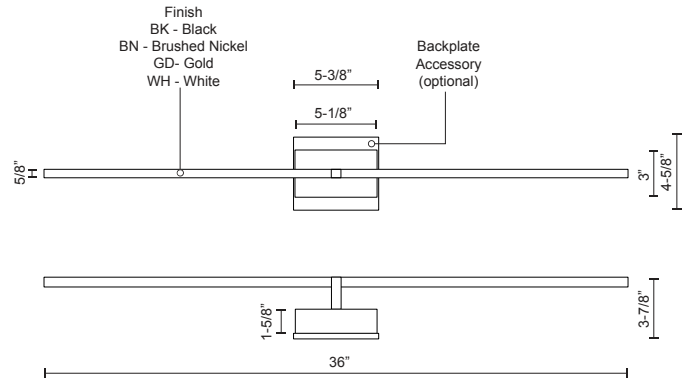

PANDORA WS25336

WALL

PROJECT

DESCRIPTION

Dual square profile linear aluminum arms with rectangular wall mount. Inset opal polymeric diffusers. Finely textured plate or powder-coated finish. Wall emitting lights with rotational adjustment.

WS25336-BK
Black

WS25336-BN
Brushed Nickel

WS25336-GD
Gold

WS25336-WH
White

SPECIFICATION DETAILS

* For custom options, consult factory for details.

Fixture Dimensions	W36" x H4-5/8" x E3-7/8"
Light Source	LED
Wattage	27W
Total Lumens	2290lm
Delivered Lumens	BK-650lm*; BN-1150lm*; GD-950lm*; WH-1330lm*;
Voltage	120V
Color Temperature	3000K
CRI (Ra)	>90
Optional Color Temps	2700K - 5000K Available, Minimum Order Quantities Apply
LED Rated Life	50,000 hours
Dimming	100% - 10%, TRIAC or ELV Dimmer (Not Included)
Diffuser Details	White Acrylic Diffuser
Location	Dry
Warranty	5 Years
ADA Compliant	Yes
Canopy Dimensions	W3" x H5-1/8" x E1-5/8"