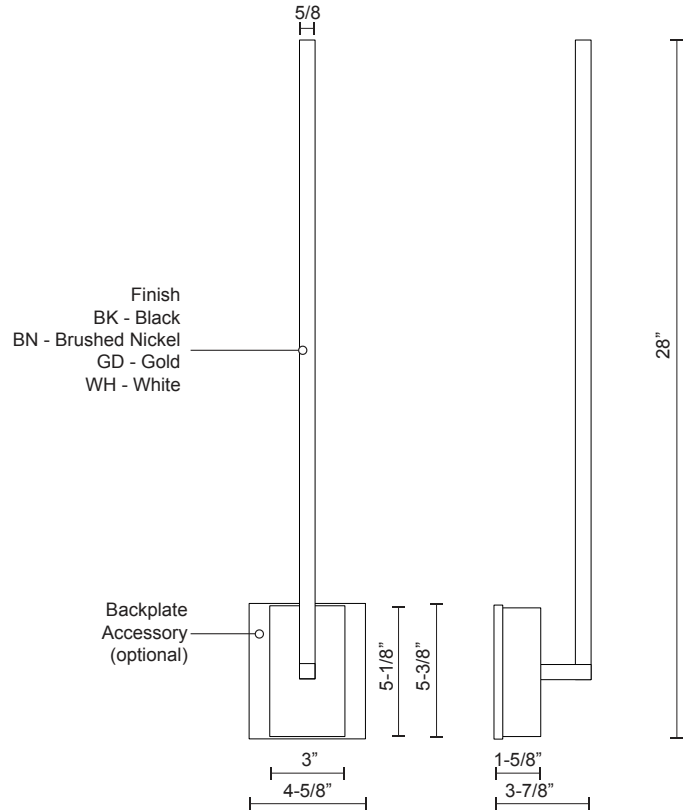

PANDORA WS25125

WALL

PROJECT

WS25125-BN
Brushed Nickel

WS25125-BK
Black

WS25125-GD
Gold

WS25125-WH
White

SPECIFICATION DETAILS

* For custom options, consult factory for details.

Fixture Dimensions	W4-5/8" x H28" x E3-7/8"
Light Source	LED
Wattage	17W
Total Lumens	1440lm
Delivered Lumens	BK-400lm*; BN-705lm*; GD-580lm*; WH-867lm;
Voltage	120V
Color Temperature	3000K
CRI (Ra)	>90
Optional Color Temps	2700K - 5000K Available, Minimum Order Quantities Apply
LED Rated Life	50,000 hours
Dimming	100% - 10%, TRIAC or ELV Dimmer (Not Included)
Diffuser Details	White Acrylic Diffuser
Location	Dry
Warranty	5 Years
ADA Compliant	Yes
Canopy Dimensions	W3" x H5-1/8" x E1-5/8"

DESCRIPTION

Square profile linear aluminum with rectangular wall mount. Inset opal polymeric diffuser. Finely textured plate or powder-coated finish. Wall emitting light with rotational adjustment.

KUZCO