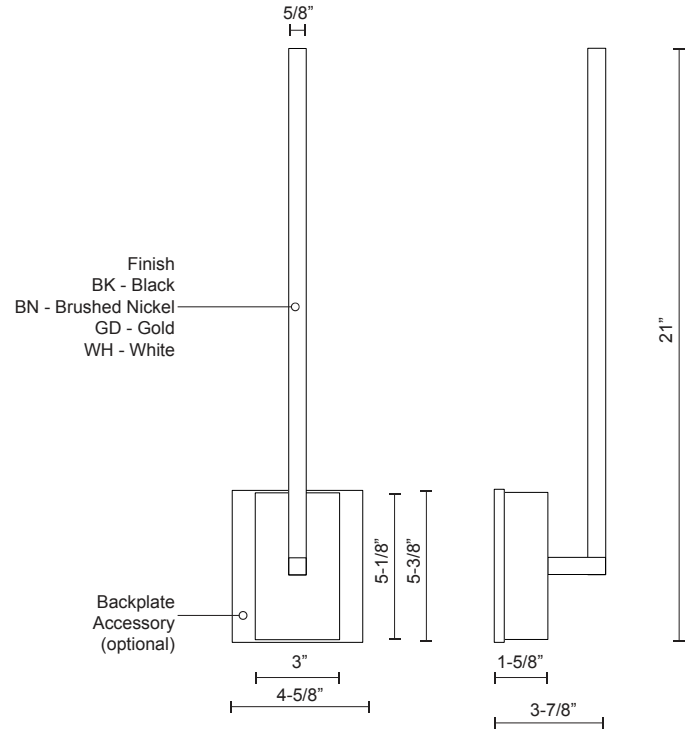

PANDORA WS25118

WALL

PROJECT

WS25118-BN
Brushed Nickel

WS25118-BK
Black

WS25118-WH
White

WS25118-GD
Gold

SPECIFICATION DETAILS

* For custom options, consult factory for details.

Fixture Dimensions	W4-5/8" x H21" x E3-7/8"
Light Source	LED
Wattage	14W
Total Lumens	1190lm
Delivered Lumens	BK-325lm*; BN-575lm*; GD-475lm*; WH-710lm;
Voltage	120V
Color Temperature	3000K
CRI (Ra)	>90
Optional Color Temps	2700K - 5000K Available, Minimum Order Quantities Apply
LED Rated Life	50,000 hours
Dimming	100% - 10%, TRIAC or ELV Dimmer (Not Included)
Diffuser Details	White Acrylic Diffuser
Location	Dry
Warranty	5 Years
ADA Compliant	Yes
Canopy Dimensions	W3" x H5-1/8" x E1-5/8"

DESCRIPTION

Square profile linear aluminum with rectangular wall mount. Inset opal polymeric diffuser. Finely textured plate or powder-coated finish. Wall emitting light with rotational adjustment.

KUZCO