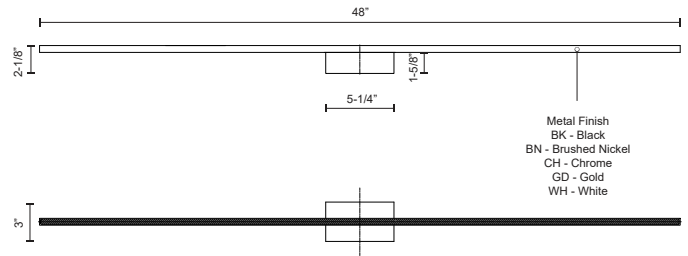

VEGA MINOR WS18248

WALL

PROJECT

DESCRIPTION

Following the success of the Vega family is the next evolution of the line, Vega Minor. The diminutive square linear profile envelops and radiates a soft uniform light in a diverse spectrum of lengths and unique configurations. Refined details with crafted finishes augment the reductive silhouette of the expanded collection.

SPECIFICATION DETAILS

* For custom options, consult factory for details.

Fixture Dimensions	W48" x H3" x E2-1/8"
Light Source	LED
Wattage	44W
Total Lumens	3690lm
Delivered Lumens	BK-1268lm; BN-2132lm; CH-2047; GD-1748lm; WH-2524lm;
Voltage	120V
Color Temperature	3000K
CRI (Ra)	>90
Optional Color Temps	2700K - 5000K Available, Minimum Order Quantities Apply
LED Rated Life	50,000 hours
Dimming	100% - 10%, TRIAC or ELV Dimmer (Not Included)
Diffuser Details	White Acrylic Diffuser
Location	Dry
Warranty	5 Years
ADA Compliant	Yes
Canopy Dimensions	W5-3/8" x H4-5/8" x E3/8"