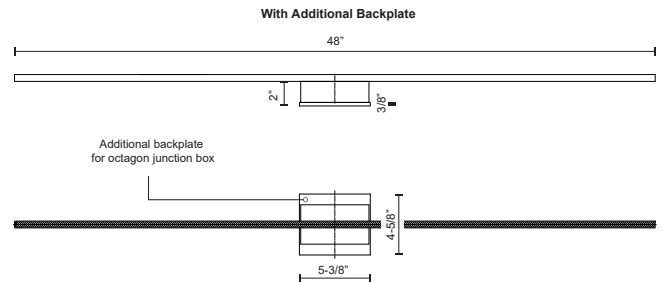

VEGA MINOR WS18248

WALL

PROJECT

DESCRIPTION

Following the success of the Vega family is the next evolution of the line, Vega Minor. The diminutive square linear profile envelops and radiates a soft uniform light in a diverse spectrum of lengths and unique configurations. Refined details with crafted finishes augment the reductive silhouette of the expanded collection.

SPECIFICATION DETAILS

* For custom options, consult factory for details.

Fixture Dimensions	W48" x H3" x E2-1/8"
Light Source	LED
Wattage	44W
Total Lumens	3690lm
Delivered Lumens	BK-1268lm; BN-2132lm; CH-2047; GD-1748lm; WH-2524lm;
Voltage	120V
Color Temperature	3000K
CRI (Ra)	>90
Optional Color Temps	2700K - 5000K Available, Minimum Order Quantities Apply
LED Rated Life	50,000 hours
Dimming	100% - 10%, TRIAC or ELV Dimmer (Not Included)
Diffuser Details	White Acrylic Diffuser
Location	Dry
Warranty	5 Years
ADA Compliant	Yes
Canopy Dimensions	W5-3/8" x H4-5/8" x E3/8"