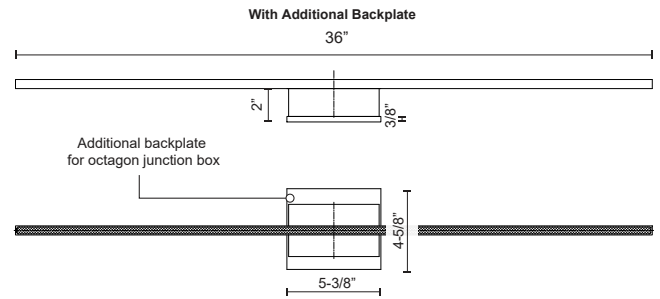

VEGA MINOR WS18236

WALL

PROJECT

DESCRIPTION

Following the success of the Vega family is the next evolution of the line, Vega Minor. The diminutive square linear profile envelops and radiates a soft uniform light in a diverse spectrum of lengths and unique configurations. Refined details with crafted finishes augment the reductive silhouette of the expanded collection.

WS18236-BK Black
WS18236-BN Brushed Nickel
WS18236-GD Gold
WS18236-CH Chrome
WS18236-WH White

SPECIFICATION DETAILS

* For custom options, consult factory for details.

| | |
|-----------------------------|---|
| Fixture Dimensions | W36" x H3" x E2-1/8" |
| Light Source | LED |
| Wattage | 33W |
| Total Lumens | 2800lm |
| Delivered Lumens | BK-930lm; BN-1561lm; CH-1500lm; GD-1282lm; WH-1848lm; |
| Voltage | 120V |
| Color Temperature | 3000K |
| CRI (Ra) | >90 |
| Optional Color Temps | 2700K - 5000K Available, Minimum Order Quantities Apply |
| LED Rated Life | 50,000 hours |
| Dimming | 100% - 10%, TRIAC or ELV Dimmer (Not Included) |
| Diffuser Details | White Acrylic Diffuser |
| Location | Dry |
| Warranty | 5 Years |
| ADA Compliant | Yes |
| Canopy Dimensions | W5-3/8" x H4-5/8" x E3/8" |