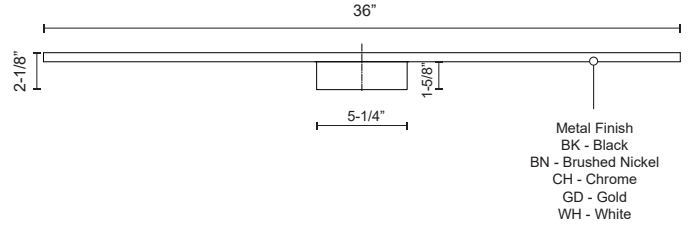

VEGA MINOR WS18236

WALL

PROJECT

DESCRIPTION

Following the success of the Vega family is the next evolution of the line, Vega Minor. The diminutive square linear profile envelops and radiates a soft uniform light in a diverse spectrum of lengths and unique configurations. Refined details with crafted finishes augment the reductive silhouette of the expanded collection.

WS18236-BK Black
WS18236-BN Brushed Nickel
WS18236-GD Gold
WS18236-CH Chrome
WS18236-WH White

SPECIFICATION DETAILS

* For custom options, consult factory for details.

| | |
|-----------------------------|---|
| Fixture Dimensions | W36" x H3" x E2-1/8" |
| Light Source | LED |
| Wattage | 33W |
| Total Lumens | 2800lm |
| Delivered Lumens | BK-930lm; BN-1561lm; CH-1500lm; GD-1282lm; WH-1848lm; |
| Voltage | 120V |
| Color Temperature | 3000K |
| CRI (Ra) | >90 |
| Optional Color Temps | 2700K - 5000K Available, Minimum Order Quantities Apply |
| LED Rated Life | 50,000 hours |
| Dimming | 100% - 10%, TRIAC or ELV Dimmer (Not Included) |
| Diffuser Details | White Acrylic Diffuser |
| Location | Dry |
| Warranty | 5 Years |
| ADA Compliant | Yes |
| Canopy Dimensions | W5-3/8" x H4-5/8" x E3/8" |