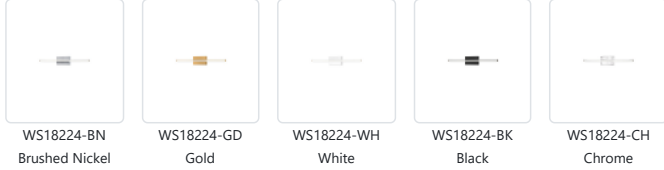

# VEGA MINOR WS18224

WALL

PROJECT

## DESCRIPTION

Following the success of the Vega family is the next evolution of the line, Vega Minor. The diminutive square linear profile envelops and radiates a soft uniform light in a diverse spectrum of lengths and unique configurations. Refined details with crafted finishes augment the reductive silhouette of the expanded collection.

WS18224-BN Brushed Nickel  
 WS18224-GD Gold  
 WS18224-WH White  
 WS18224-BK Black  
 WS18224-CH Chrome

## SPECIFICATION DETAILS

\* For custom options, consult factory for details.

<b>Fixture Dimensions</b>	W24" x H3" x E2-1/8"
<b>Light Source</b>	LED
<b>Wattage</b>	18W
<b>Total Lumens</b>	1460lm
<b>Delivered Lumens</b>	BK-499lm; BN-838lm; CH-805lm; GD-687lm; WH-992lm;
<b>Voltage</b>	120V
<b>Color Temperature</b>	3000K
<b>CRI (Ra)</b>	>90
<b>Optional Color Temps</b>	2700K - 5000K Available, Minimum Order Quantities Apply
<b>LED Rated Life</b>	50,000 hours
<b>Dimming</b>	100% - 10%, TRIAC or ELV Dimmer (Not Included)
<b>Diffuser Details</b>	White Acrylic Diffuser
<b>Location</b>	Dry
<b>Warranty</b>	5 Years
<b>ADA Compliant</b>	Yes
<b>Canopy Dimensions</b>	W5-3/8" x H4-5/8" x E3/8"