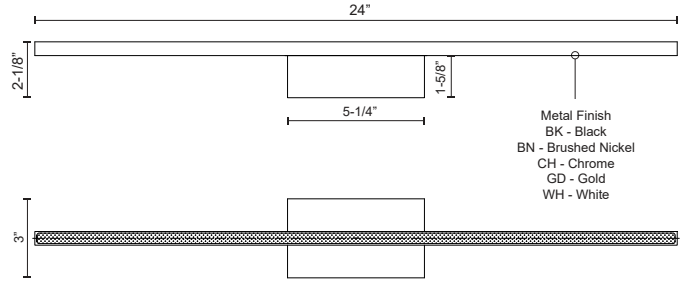

## DESCRIPTION

Following the success of the Vega family is the next evolution of the line, Vega Minor. The diminutive square linear profile envelops and radiates a soft uniform light in a diverse spectrum of lengths and unique configurations. Refined details with crafted finishes augment the reductive silhouette of the expanded collection.

## SPECIFICATION DETAILS

\* For custom options, consult factory for details.

<b>Fixture Dimensions</b>	W24" x H3" x E2-1/8"
<b>Light Source</b>	LED
<b>Wattage</b>	18W
<b>Total Lumens</b>	1460lm
<b>Delivered Lumens</b>	BK-499lm; BN-838lm; CH-805lm; GD-687lm; WH-992lm;
<b>Voltage</b>	120V
<b>Color Temperature</b>	3000K
<b>CRI (Ra)</b>	>90
<b>Optional Color Temps</b>	2700K - 5000K Available, Minimum Order Quantities Apply
<b>LED Rated Life</b>	50,000 hours
<b>Dimming</b>	100% - 10%, TRIAC or ELV Dimmer (Not Included)
<b>Diffuser Details</b>	White Acrylic Diffuser
<b>Location</b>	Dry
<b>Warranty</b>	5 Years
<b>ADA Compliant</b>	Yes
<b>Canopy Dimensions</b>	W5-3/8" x H4-5/8" x E3/8"