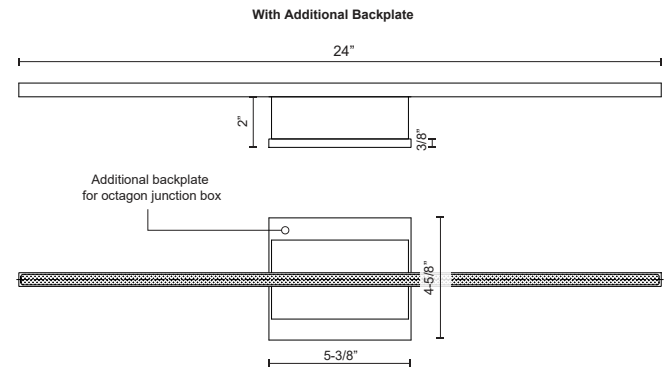

## DESCRIPTION

Following the success of the Vega family is the next evolution of the line, Vega Minor. The diminutive square linear profile envelops and radiates a soft uniform light in a diverse spectrum of lengths and unique configurations. Refined details with crafted finishes augment the reductive silhouette of the expanded collection.

## SPECIFICATION DETAILS

\* For custom options, consult factory for details.

<b>Fixture Dimensions</b>	W24" x H3" x E2-1/8"
<b>Light Source</b>	LED
<b>Wattage</b>	18W
<b>Total Lumens</b>	1460lm
<b>Delivered Lumens</b>	BK-499lm; BN-838lm; CH-805lm; GD-687lm; WH-992lm;
<b>Voltage</b>	120V
<b>Color Temperature</b>	3000K
<b>CRI (Ra)</b>	>90
<b>Optional Color Temps</b>	2700K - 5000K Available, Minimum Order Quantities Apply
<b>LED Rated Life</b>	50,000 hours
<b>Dimming</b>	100% - 10%, TRIAC or ELV Dimmer (Not Included)
<b>Diffuser Details</b>	White Acrylic Diffuser
<b>Location</b>	Dry
<b>Warranty</b>	5 Years
<b>ADA Compliant</b>	Yes
<b>Canopy Dimensions</b>	W5-3/8" x H4-5/8" x E3/8"