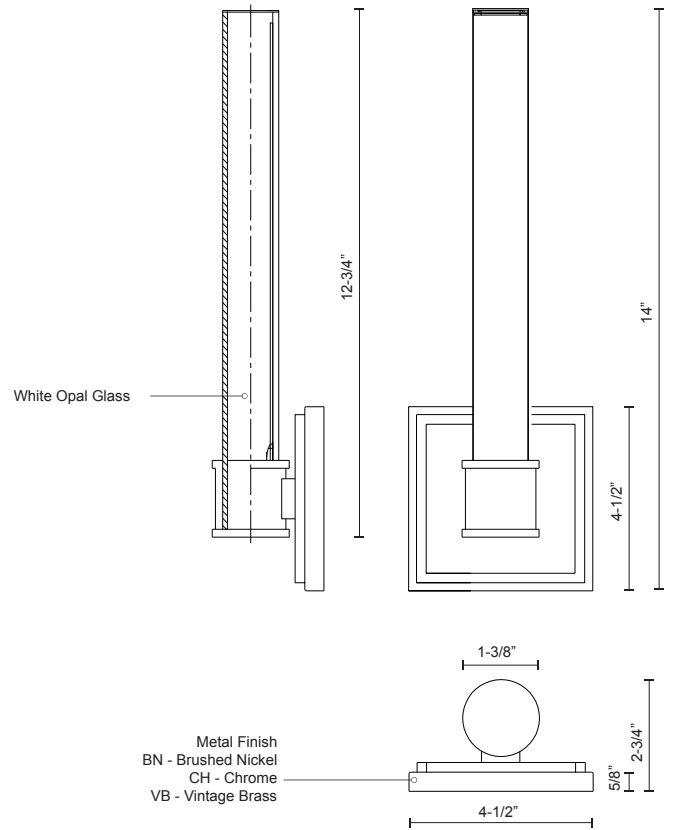

RONA WS17014

WALL

PROJECT

SPECIFICATION DETAILS

* For custom options, consult factory for details.

Fixture Dimensions	W4-1/2" x H14" x E2-3/4"
Light Source	LED
Wattage	15W
Total Lumens	1200lm
Delivered Lumens	850lm
Voltage	120V
Color Temperature	3000K
CRI (Ra)	>90
Optional Color Temps	2700K - 5000K Available, Minimum Order Quantities Apply
LED Rated Life	50,000 hours
Dimming	100% - 10%, ELV Dimmer (Not Included)
Glass Details	White Opal Glass
Location	Dry
Warranty	5 Years
ADA Compliant	Yes
Canopy Dimensions	W4-1/2" x H4-1/2" x E5/8"

DESCRIPTION

A tubular length of illuminated rod the Rona wall light is supported and clasped with a detailed cylindrical projection. The thick square outline of the attachment plate frames the lamp holder and echoes the refinement of present architectural trim. Available as either a sconce or vanity and in several curated finishes.