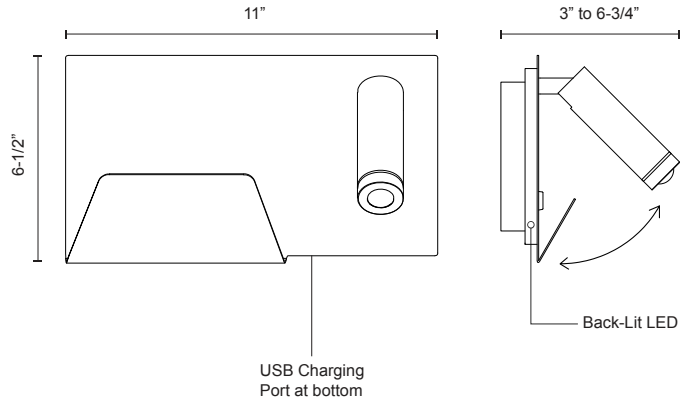

## DESCRIPTION

Perched on a rounded rectangular backplate an adjustable cylinder projects light where directed. The primary source of illumination in the DORCHESTER series is an LED spot focused by a fine convex glass optic. Integrated into the wall mount is a perimeter of ambient light connected to an independent switch. The larger product version adds further versatility with the addition of a phone shelf and concealed USB port.

## SPECIFICATION DETAILS

\* For custom options, consult factory for details.

<b>Fixture Dimensions</b>	W11" x H6-1/2" x E3" to 6-3/4"
<b>Light Source</b>	LED
<b>Wattage</b>	16W
<b>Total Lumens</b>	925lm
<b>Delivered Lumens</b>	WH-811lm
<b>Voltage</b>	120V
<b>Color Temperature</b>	3000K
<b>CRI (Ra)</b>	>80
<b>Optional Color Temps</b>	2700K - 5000K Available, Minimum Order Quantities Apply
<b>LED Rated Life</b>	50,000 hours
<b>Dimming</b>	Non-Dimming
<b>Diffuser Details</b>	TIR Lens + Clear Diffuser
<b>Location</b>	Dry
<b>Warranty</b>	5 Years