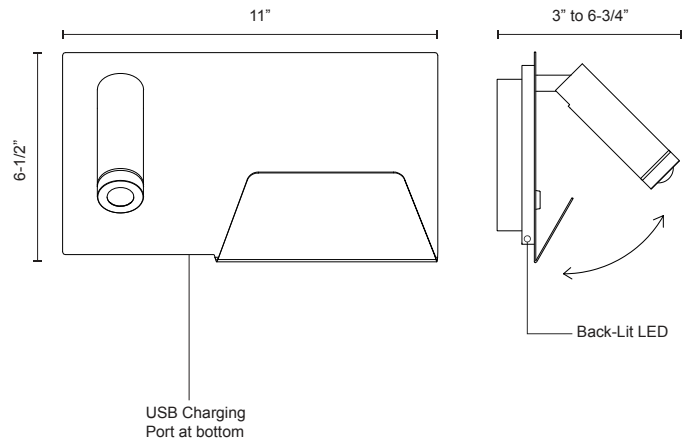

WS16811L-BK
Black

WS16811L-WH
White

SPECIFICATION DETAILS

* For custom options, consult factory for details.

Fixture Dimensions	W11" x H6-1/2" x E3" to 6-3/4"
Light Source	LED
Wattage	16W
Total Lumens	925lm
Delivered Lumens	WH-811lm
Voltage	120V
Color Temperature	3000K
CRI (Ra)	>80
Optional Color Temps	2700K - 5000K Available, Minimum Order Quantities Apply
LED Rated Life	50,000 hours
Dimming	Non-Dimming
Diffuser Details	TIR Lens + Clear Diffuser
Location	Dry
Warranty	5 Years