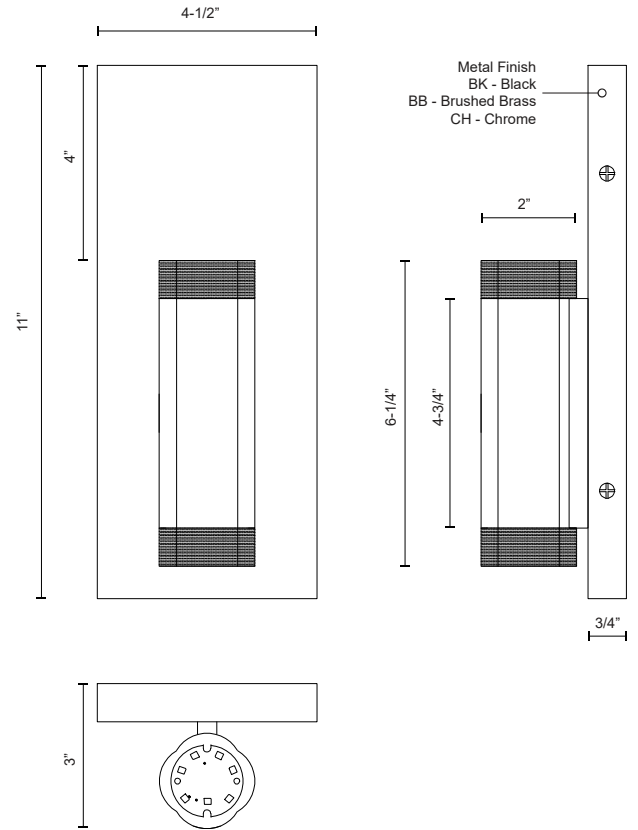

BRAZEN WS16705

WALL

PROJECT

DESCRIPTION

Extruded aluminum quatrefoil lamps on rectangular wall mount. Finely textured powder-coat or plated finish. Opal diffuser caps. Up and down light. Custom options available.

WS16705-BK
Black

WS16705-BB
Brushed Brass

WS16705-CH
Chrome

SPECIFICATION DETAILS

* For custom options, consult factory for details.

| | |
|-----------------------------|---|
| Fixture Dimensions | W4-1/2"x H11"x E3" |
| Light Source | LED |
| Wattage | 7W |
| Total Lumens | 500lm* |
| Delivered Lumens | BK-206lm; CH-228lm; |
| Voltage | 120V |
| Color Temperature | 3000K |
| CRI (Ra) | >90 |
| Optional Color Temps | 2700K - 5000K Available, Minimum Order Quantities Apply |
| LED Rated Life | 50,000 hours |
| Dimming | 100% - 10%, ELV Dimmer (Not Included) |
| Diffuser Details | Frosted White Acrylic |
| Location | Dry |
| Warranty | 5 Years |
| ADA Compliant | Yes |
| Canopy Dimensions | W4-1/2"x H11"x E3/4" |