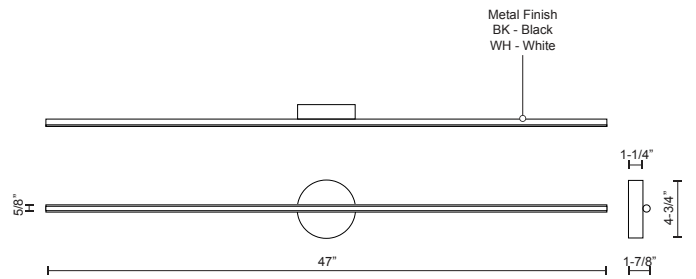

CHUTE WS14947

WALL

PROJECT

WS14947-BK
Black

WS14947-WH
White

SPECIFICATION DETAILS

* For custom options, consult factory for details.

Fixture Dimensions	W47" x H4-3/4" x E1-7/8"
Light Source	LED
Wattage	20W
Total Lumens	1700lm
Delivered Lumens	BK-975lm; WH-1192lm;
Voltage	120V
Color Temperature	3000K
CRI (Ra)	>90
Optional Color Temps	2700K - 5000K Available, Minimum Order Quantities Apply
LED Rated Life	50,000 hours
Dimming	100% - 10%, TRIAC or ELV Dimmer (Not Included)
Diffuser Details	White Acrylic Diffuser
Location	Dry
Warranty	5 Years
Canopy Dimensions	D4-3/4" x E1-1/4"

DESCRIPTION

Extruded aluminum cylinder with welded capped ends. Circular wall mount. Finely textured powder-coat finish. Rounded opal silicon diffuser. Outward emitting light. Custom options available.