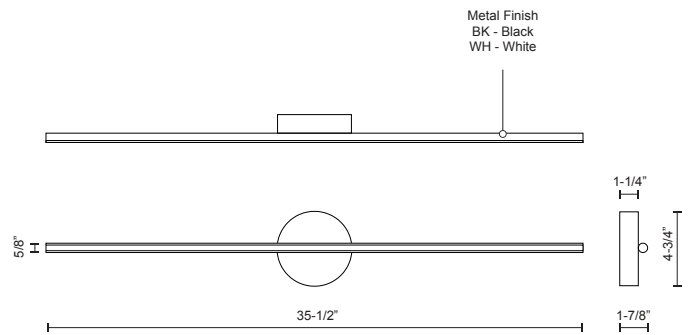

## DESCRIPTION

Extruded aluminum cylinder with welded capped ends. Circular wall mount. Finely textured powder-coat finish. Rounded opal silicon diffuser. Outward emitting light. Custom options available.

WS14935-BK  
Black

WS14935-WH  
White

## SPECIFICATION DETAILS

\* For custom options, consult factory for details.

<b>Fixture Dimensions</b>	W35-1/2" x H4-3/4" x E1-7/8"
<b>Light Source</b>	LED
<b>Wattage</b>	16W
<b>Total Lumens</b>	1360lm*
<b>Delivered Lumens</b>	BK-784lm; WH-958lm;
<b>Voltage</b>	120V
<b>Color Temperature</b>	3000K
<b>CRI (Ra)</b>	>90
<b>Optional Color Temps</b>	2700K - 5000K Available, Minimum Order Quantities Apply
<b>LED Rated Life</b>	50,000 hours
<b>Dimming</b>	100% - 10%, TRIAC or ELV Dimmer (Not Included)
<b>Diffuser Details</b>	White Acrylic Diffuser
<b>Location</b>	Dry
<b>Warranty</b>	5 Years
<b>ADA Compliant</b>	Yes
<b>Canopy Dimensions</b>	D4-3/4" x E1-1/4"